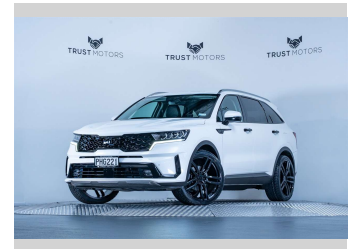

2022 Kia Sorento HEV EX 1.6L Hybrid 4WD

Purchase Price **\$48,990**
Includes GST, Registration & Licensing

Finance may be available on this vehicle. Ask one of our friendly staff for more information.

Gain peace of mind with Mechanical Breakdown Insurance. **Ask us how.**

Top features
None Listed

Body Style
5 door, SUV / 4x4

Odometer
94,800 km

Engine
1598 cc, Hybrid

Fuel Type
Hybrid

Transmission
Automatic, 4WD

Wheels
-

VIN
KNARH81GSN5110734