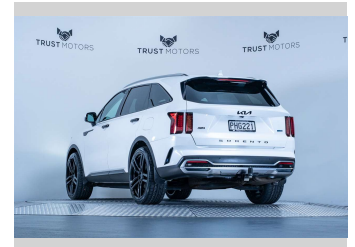

2022 Kia Sorento HEV EX 1.6L Hybrid 4WD

Purchase Price **\$48,990**
Includes GST, Registration & Licensing

Finance may be available on this vehicle. Ask one of our friendly staff for more information.

Gain peace of mind with Mechanical Breakdown Insurance. **Ask us how.**

Top features
None Listed

Body Style
5 door, SUV / 4x4

Odometer
94,800 km

Engine
1598 cc, Hybrid

Fuel Type
Hybrid

Transmission
Automatic, 4WD

Wheels
-

VIN
KNARH81GSN5110734

Interior
Black

Safety

Based on 2020 ANCAP rating for 20+ models

Reg No.
PHG221

Ext Colour
Glacial White Pearl

History
NZ New, 1 owner

Seats
7 seats, Leather

CO2 Emissions
★★★★☆
136 grams/km