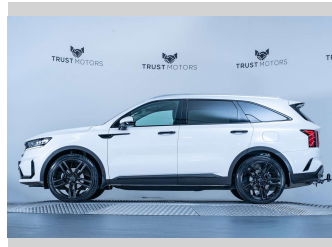

2022 Kia Sorento HEV EX 1.6L Hybrid 4WD

Purchase Price **\$48,990**
Includes GST, Registration & Licensing

Finance may be available on this vehicle. Ask one of our friendly staff for more information.

Gain peace of mind with Mechanical Breakdown Insurance. **Ask us how.**

Top features
None Listed

Body Style
5 door, SUV / 4x4

Odometer
94,800 km

Engine
1598 cc, Hybrid

Fuel Type
Hybrid

Transmission
Automatic, 4WD

Wheels
-

VIN
KNARH81GSN5110734

Interior
Black

Safety

Based on 2020 ANCAP rating for 20+ models

Reg No.
PHG221

Ext Colour
Glacial White Pearl

History
NZ New, 1 owner

Seats
7 seats, Leather

CO2 Emissions
★★★★☆
136 grams/km