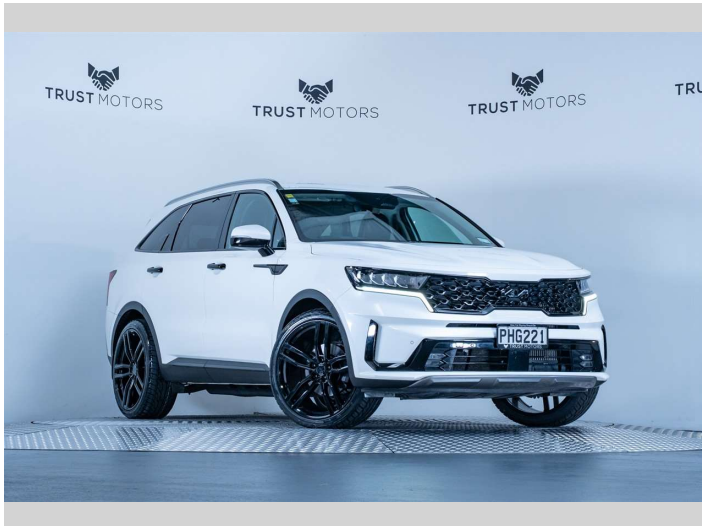

2022 Kia Sorento HEV EX 1.6L Hybrid 4WD

Purchase Price **\$48,990**
Includes GST, Registration & Licensing

Finance may be available on this vehicle. Ask one of our friendly staff for more information.

Gain peace of mind with Mechanical Breakdown Insurance. **Ask us how.**

Top features
None Listed

Body Style
5 door, SUV / 4x4

Odometer
94,800 km

Engine
1598 cc, Hybrid

Fuel Type
Hybrid

Transmission
Automatic, 4WD

Wheels
-

VIN
KNARH81GSN5110734

Interior
Black

Safety

Based on 2020 ANCAP rating for 20+ models

Reg No.
PHG221

Ext Colour
Glacial White Pearl

History
NZ New, 1 owner

Seats
7 seats, Leather

CO2 Emissions
★★★★☆
136 grams/km