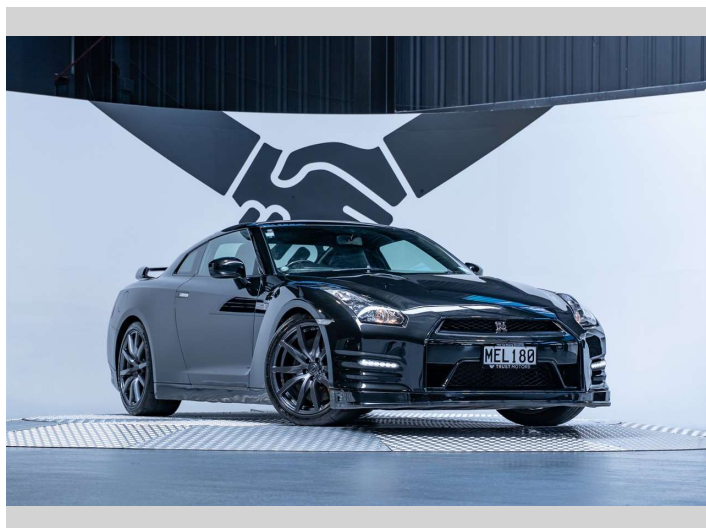

2010 Nissan GTR 3.8L V6 Twin Turbo

Purchase Price **\$89,990**
Includes GST, Registration & Licensing

Finance may be available on this vehicle. Ask one of our friendly staff for more information.

Gain peace of mind with Mechanical Breakdown Insurance. **Ask us how.**

Top features
None Listed

Body Style
2 door, Coupe

Odometer
89,000 km

Engine
3790 cc, Internal Combustion

Fuel Type
Petrol

Transmission
Automatic, 4WD

Wheels
-

VIN
7AT0DH8EX18030101

Interior
Black

Safety
-

Reg No.
MEL180

Ext Colour
Pearl Black

History
Ex-Overseas, 4 owners

Seats
4 seats, Leather

CO2 Emissions
-

Energy Economy
-