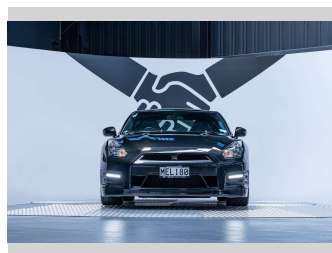

2010 Nissan GTR 3.8L V6 Twin Turbo

Purchase Price **\$89,990**
Includes GST, Registration & Licensing

Finance may be available on this vehicle. Ask one of our friendly staff for more information.

Gain peace of mind with Mechanical Breakdown Insurance. **Ask us how.**

Top features
None Listed

Body Style
2 door, Coupe

Odometer
89,000 km

Engine
3790 cc, Internal Combustion

Fuel Type
Petrol

Transmission
Automatic, 4WD

Wheels
-

VIN
7AT0DH8EX18030101

Interior
Black

Safety
-

Reg No.
MEL180

Ext Colour
Pearl Black

History
Ex-Overseas, 4 owners

Seats
4 seats, Leather

CO2 Emissions
-

Energy Economy
-