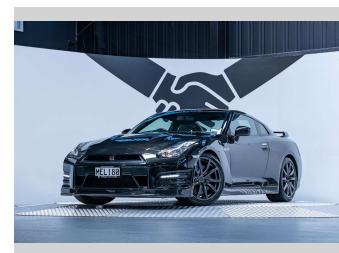

2010 Nissan GTR 3.8L V6 Twin Turbo

Purchase Price **\$89,990**
Includes GST, Registration & Licensing

Finance may be available on this vehicle. Ask one of our friendly staff for more information.

Gain peace of mind with Mechanical Breakdown Insurance. **Ask us how.**

Top features
None Listed

Body Style
2 door, Coupe

Odometer
89,000 km

Engine
3790 cc, Internal Combustion

Fuel Type
Petrol

Transmission
Automatic, 4WD

Wheels
-

VIN
7AT0DH8EX18030101

Interior
Black

Safety
-

Reg No.
MEL180

Ext Colour
Pearl Black

History
Ex-Overseas, 4 owners

Seats
4 seats, Leather

CO2 Emissions
-

Energy Economy
-