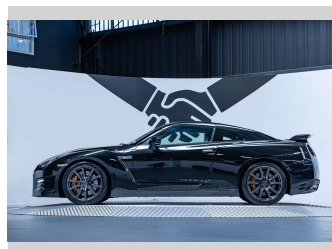

2010 Nissan GTR 3.8L V6 Twin Turbo

Purchase Price **\$89,990**
Includes GST, Registration & Licensing

Finance may be available on this vehicle. Ask one of our friendly staff for more information.

Gain peace of mind with Mechanical Breakdown Insurance. **Ask us how.**

Top features
None Listed

Body Style
2 door, Coupe

Odometer
89,000 km

Engine
3790 cc, Internal Combustion

Fuel Type
Petrol

Transmission
Automatic, 4WD

Wheels
-

VIN
7AT0DH8EX18030101

Interior
Black

Safety
-

Reg No.
MEL180

Ext Colour
Pearl Black

History
Ex-Overseas, 4 owners

Seats
4 seats, Leather

CO2 Emissions
-

Energy Economy
-