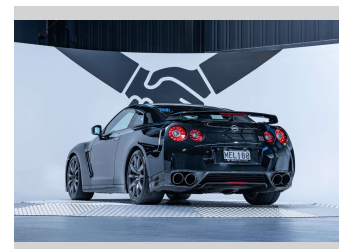

2010 Nissan GTR 3.8L V6 Twin Turbo

Purchase Price **\$89,990**
Includes GST, Registration & Licensing

Finance may be available on this vehicle. Ask one of our friendly staff for more information.

Gain peace of mind with Mechanical Breakdown Insurance. **Ask us how.**

Top features
None Listed

Body Style
2 door, Coupe

Odometer
89,000 km

Engine
3790 cc, Internal Combustion

Fuel Type
Petrol

Transmission
Automatic, 4WD

Wheels
-

VIN
7AT0DH8EX18030101

Interior
Black

Safety
-

Reg No.
MEL180

Ext Colour
Pearl Black

History
Ex-Overseas, 4 owners

Seats
4 seats, Leather

CO2 Emissions
-

Energy Economy
-