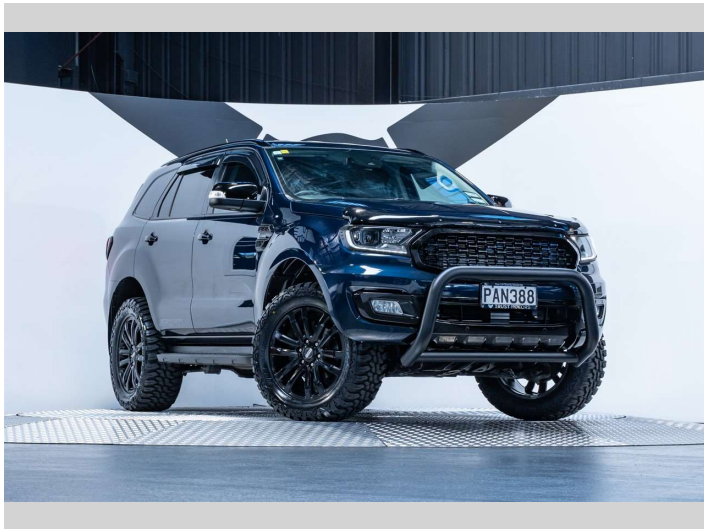

2022 Ford Everest Sport 2.0L Bi-Turbo 4WD

Purchase Price **\$54,990**
Includes GST, Registration & Licensing

Finance may be available on this vehicle. Ask one of our friendly staff for more information.

Gain peace of mind with Mechanical Breakdown Insurance. **Ask us how.**

Top features
None Listed

Body Style
4 door, SUV / 4x4

Odometer
49,300 km

Engine
1996 cc, Internal Combustion

Fuel Type
Diesel

Transmission
Automatic, 4WD

Wheels
-

VIN
MNAAXXMAWAMD65677

Interior
Black

Safety
-

Reg No.
PAN388

Ext Colour
Deep Crystal Blue

History
NZ New, 1 owner

Seats
7 seats, Leather