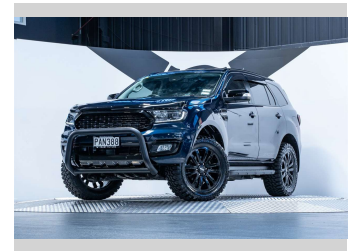

2022 Ford Everest Sport 2.0L Bi-Turbo 4WD

Purchase Price **\$54,990**
Includes GST, Registration & Licensing

Finance may be available on this vehicle. Ask one of our friendly staff for more information.

Gain peace of mind with Mechanical Breakdown Insurance. **Ask us how.**

Top features
None Listed

Body Style
4 door, SUV / 4x4

Odometer
49,300 km

Engine
1996 cc, Internal Combustion

Fuel Type
Diesel

Transmission
Automatic, 4WD