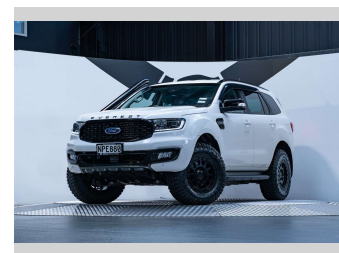

# 2021 Ford Everest Sport 2.0L Bi-Turbo 4WD

**Purchase Price** **\$46,990**  
Includes GST, Registration & Licensing

Finance may be available on this vehicle. Ask one of our friendly staff for more information.

Gain peace of mind with Mechanical Breakdown Insurance. **Ask us how.**

**Top features**  
None Listed

Body Style  
**4 door, SUV / 4x4**

Odometer  
**155,100 km**

Engine  
**1996 cc, Internal Combustion**