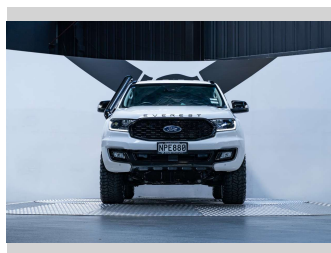

# 2021 Ford Everest Sport 2.0L Bi-Turbo 4WD

**Purchase Price** **\$46,990**  
Includes GST, Registration & Licensing

Finance may be available on this vehicle. Ask one of our friendly staff for more information.