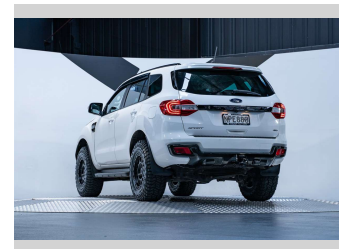

# 2021 Ford Everest Sport 2.0L Bi-Turbo 4WD

**Purchase Price** **\$46,990**  
Includes GST, Registration & Licensing

Finance may be available on this vehicle. Ask one of our friendly staff for more information.

Gain peace of mind with Mechanical Breakdown Insurance. **Ask us how.**

**Top features**  
None Listed

Body Style  
**4 door, SUV / 4x4**

Odometer  
**155,100 km**

Engine  
**1996 cc, Internal Combustion**