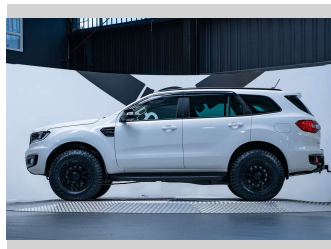

# 2021 Ford Everest Sport 2.0L Bi-Turbo 4WD

**Purchase Price** **\$46,990**  
Includes GST, Registration & Licensing

Finance may be available on this vehicle. Ask one of our friendly staff for more information.

Gain peace of mind with Mechanical Breakdown Insurance. **Ask us how.**

**Top features**  
None Listed

Body Style  
**4 door, SUV / 4x4**

Odometer  
**155,100 km**

Engine  
**1996 cc, Internal Combustion**