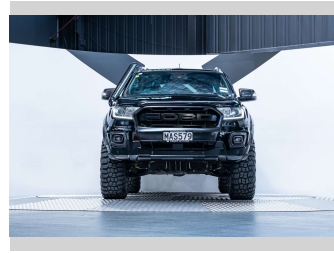

2019 Ford Ranger Wildtrak 3.2L 4WD

Purchase Price

$47,990

Includes GST, Registration & Licensing

Finance may be available on this vehicle. Ask one of our friendly staff for more information.

Gain peace of mind with Mechanical Breakdown Insurance. **Ask us how.**

Top features

None Listed

Body Style

4 door, Ute

Odometer

113,900 km

Engine

3198 cc, Internal Combustion

Fuel Type

Diesel

Transmission

Automatic, 4WD

Wheels

-

VIN

MPBUMFF50JX192059

Interior

Black

Safety

Based on 2024 VSRR rating

Reg No.

MAS579

Ext Colour

Shadow Black

History

NZ New, 9 owners

Seats

5 seats, Leather

CO2 Emissions

★☆☆☆☆

267 grams/km

Energy Economy

★☆☆☆☆

Annual fuel cost of $3,920

10.2L per 100km

Cost per year is an estimate based on diesel price of $2.00 per litre and an average distance of 14000 km. Includes Road User Charges (RUC). Emissions and Energy Economy figures standardised to 3P WLTP.

Stock ID: 5991

Trust Motors Ltd | Phone 09 887 8668 | Email george@trustmotors.co.nz
10 Norman Spencer Drive, Papatoetoe, Auckland 2104, New Zealand
www.trustmotors.co.nz