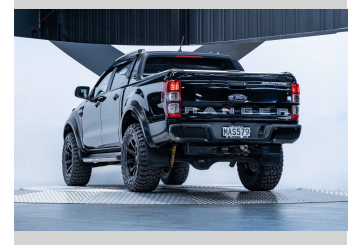

2019 Ford Ranger Wildtrak 3.2L 4WD

Purchase Price

$47,990

Includes GST, Registration & Licensing

Finance may be available on this vehicle. Ask one of our friendly staff for more information.

Gain peace of mind with Mechanical Breakdown Insurance. **Ask us how.**

Top features

None Listed

Body Style

4 door, Ute

Odometer

113,900 km

Engine

3198 cc, Internal Combustion

Fuel Type

Diesel

Transmission

Automatic, 4WD

Wheels

-

VIN

MPBUMFF50JX192059

Interior

Black

Safety

Based on 2024 VSRR rating

Reg No.

MAS579

Ext Colour

Shadow Black

History

NZ New, 9 owners

Seats

5 seats, Leather

CO2 Emissions

★☆☆☆☆

267 grams/km

Energy Economy

★☆☆☆☆

Annual fuel cost of $3,920

10.2L per 100km

Cost per year is an estimate based on diesel price of $2.00 per litre and an average distance of 14000 km. Includes Road User Charges (RUC). Emissions and Energy Economy figures standardised to 3P WLTP.

Stock ID: 5991

Trust Motors Ltd | Phone 09 887 8668 | Email george@trustmotors.co.nz
10 Norman Spencer Drive, Papatoetoe, Auckland 2104, New Zealand
www.trustmotors.co.nz