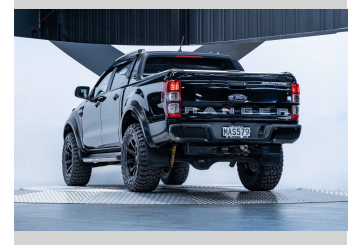

2019 Ford Ranger Wildtrak 3.2L 4WD

Purchase Price **$47,990**
Includes GST, Registration & Licensing

Finance may be available on this vehicle. Ask one of our friendly staff for more information.

Gain peace of mind with Mechanical Breakdown Insurance. **Ask us how.**

Top features
None Listed

Body Style
4 door, Ute

Odometer
113,900 km

Engine
3198 cc, Internal Combustion

Fuel Type
Diesel

Transmission
Automatic, 4WD

Wheels
-

VIN
MPBUMFF50JX192059

Interior
Black

Safety

Based on 2024 VSRR rating

Reg No.
MAS579

Ext Colour
Shadow Black

History
NZ New, 9 owners

Seats
5 seats, Leather

CO2 Emissions
★☆☆☆☆
267 grams/km

Energy Economy
★☆☆☆☆
Annual fuel cost of $3,920
10.2L per 100km

Cost per year is an estimate based on diesel price of $2.00 per litre and an average distance of 14000 km. Includes Road User Charges (RUC). Emissions and Energy Economy figures standardised to 3P WLTP.

Stock ID: 5991

Trust Motors Ltd | Phone 09 887 8668 | Email george@trustmotors.co.nz
10 Norman Spencer Drive, Papatoetoe, Auckland 2104, New Zealand
www.trustmotors.co.nz

★★★★★
4.92 | 1449 reviews