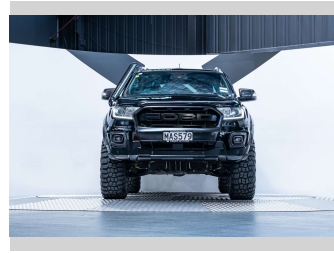

2019 Ford Ranger Wildtrak 3.2L 4WD

Purchase Price **$47,990**
Includes GST, Registration & Licensing

Finance may be available on this vehicle. Ask one of our friendly staff for more information.

Gain peace of mind with Mechanical Breakdown Insurance. **Ask us how.**

Top features
None Listed

Body Style
4 door, Ute

Odometer
113,900 km

Engine
3198 cc, Internal Combustion

Fuel Type
Diesel

Transmission
Automatic, 4WD

Wheels
-

VIN
MPBUMFF50JX192059

Interior
Black

Safety

Based on 2024 VSRR rating

Reg No.
MAS579

Ext Colour
Shadow Black

History
NZ New, 9 owners

Seats
5 seats, Leather

CO2 Emissions
★☆☆☆☆
267 grams/km

Energy Economy
★☆☆☆☆
Annual fuel cost of $3,920
10.2L per 100km

Cost per year is an estimate based on diesel price of $2.00 per litre and an average distance of 14000 km. Includes Road User Charges (RUC). Emissions and Energy Economy figures standardised to 3P WLTP.

Stock ID: 5991

Trust Motors Ltd | Phone 09 887 8668 | Email george@trustmotors.co.nz
10 Norman Spencer Drive, Papatoetoe, Auckland 2104, New Zealand
www.trustmotors.co.nz

★★★★★
4.92 | 1449 reviews