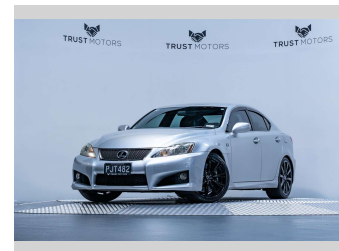

2008 Lexus IS-F 5.0L V8

Purchase Price

\$28,990

Includes GST, Registration & Licensing

Finance may be available on this vehicle. Ask one of our friendly staff for more information.

finance
NOW

Gain peace of mind with Mechanical Breakdown Insurance. **Ask us how.**

ASSURANT

Top features

None Listed

Body Style

4 door, Sedan

Odometer

119,905 km

Engine