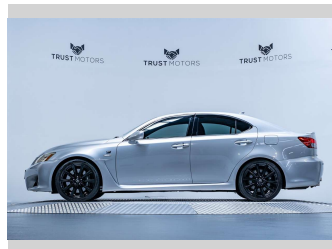

2008 Lexus IS-F 5.0L V8

Purchase Price

\$28,990

Includes GST, Registration & Licensing

Finance may be available on this vehicle. Ask one of our friendly staff for more information.

finance
NOW

Gain peace of mind with Mechanical Breakdown Insurance. **Ask us how.**

ASSURANT

Top features

None Listed

Body Style

4 door, Sedan

Odometer

119,905 km

Engine