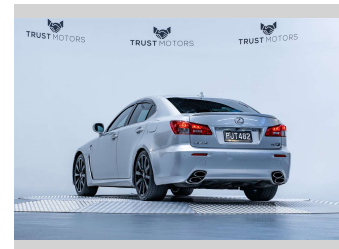

2008 Lexus IS-F 5.0L V8

Purchase Price

\$28,990

Includes GST, Registration & Licensing

Finance may be available on this vehicle. Ask one of our friendly staff for more information.

finance
NOW

Gain peace of mind with Mechanical Breakdown Insurance. **Ask us how.**

ASSURANT

Top features

None Listed

Body Style

4 door, Sedan

Odometer

119,905 km

Engine