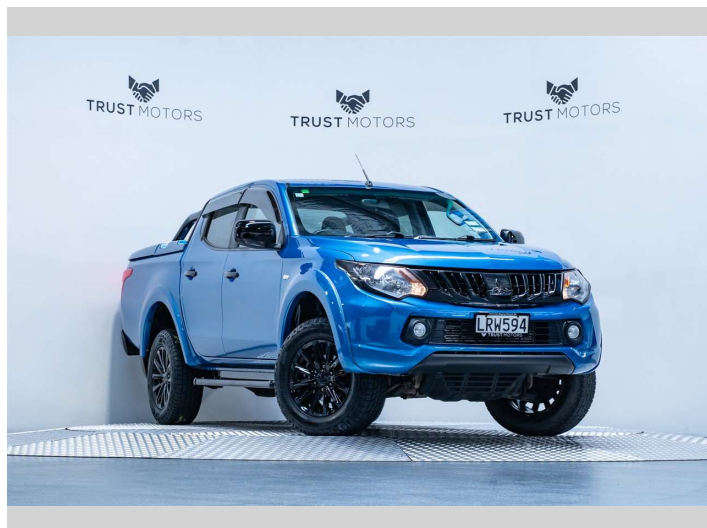

# 2018 Mitsubishi Triton GLXR 2.4L Manual

**Purchase Price** **\$22,990**  
Includes GST, Registration & Licensing

Finance may be available on this vehicle. Ask one of our friendly staff for more information.

Gain peace of mind with Mechanical Breakdown Insurance. **Ask us how.**

**Top features**  
None Listed

Body Style  
**4 door, Ute**

Odometer  
**120,000 km**

Engine  
**2442 cc, Internal Combustion**

Fuel Type  
**Diesel**