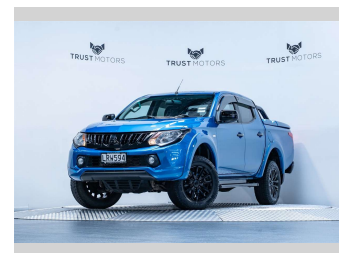

# 2018 Mitsubishi Triton GLXR 2.4L Manual

**Purchase Price** **\$22,990**  
Includes GST, Registration & Licensing

Finance may be available on this vehicle. Ask one of our friendly staff for more information.

Gain peace of mind with Mechanical Breakdown Insurance. **Ask us how.**

**Top features**  
None Listed

Body Style  
**4 door, Ute**

Odometer  
**120,000 km**

Engine  
**2442 cc, Internal Combustion**

Fuel Type  
**Diesel**