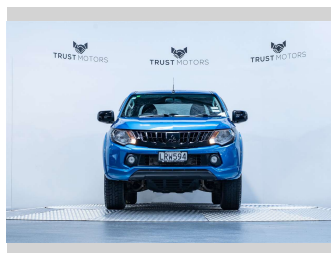

# 2018 Mitsubishi Triton GLXR 2.4L Manual

**Purchase Price** **\$22,990**  
Includes GST, Registration & Licensing

Finance may be available on this vehicle. Ask one of our friendly staff for more information.