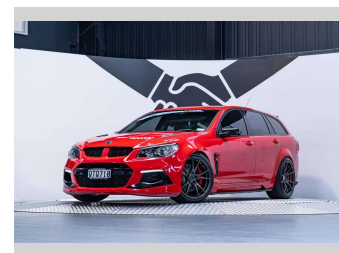

2015 Holden HSV R8 Tourer LSA

Purchase Price **$94,990**
Includes GST, Registration & Licensing

Finance may be available on this vehicle. Ask one of our friendly staff for more information.

Gain peace of mind with Mechanical Breakdown Insurance. **Ask us how.**

an ASSURANT company

Top features

None Listed

Body Style
5 door, Station Wagon

Odometer
97,700 km

Engine
6162 cc, Internal Combustion

Fuel Type
Petrol

Transmission
Automatic, Rear Wheel

Wheels
-

VIN
6G1FK8EPXGL201272

Interior
Black

Safety
-

Reg No.
QTQ710

Ext Colour
Sting Red

History
NZ New, 11 owners

Seats
5 seats, Leather

CO2 Emissions
-

Energy Economy
-

Stock ID: 5255

Trust Motors Ltd | Phone 09 887 8668 | Email george@trustmotors.co.nz
10 Norman Spencer Drive, Papatoetoe, Auckland 2104, New Zealand
www.trustmotors.co.nz

★★★★★
4.91 | 1230 reviews