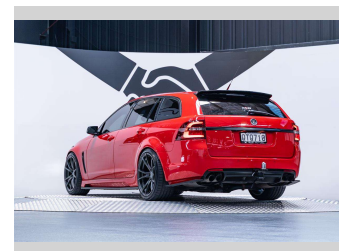

2015 Holden HSV R8 Tourer LSA

Purchase Price **$94,990**
Includes GST, Registration & Licensing

Finance may be available on this vehicle. Ask one of our friendly staff for more information.

Gain peace of mind with Mechanical Breakdown Insurance. **Ask us how.**

an ASSURANT company

Top features

None Listed

Body Style
5 door, Station Wagon

Odometer
97,700 km

Engine
6162 cc, Internal Combustion

Fuel Type
Petrol

Transmission
Automatic, Rear Wheel

Wheels
-

VIN
6G1FK8EPXGL201272

Interior
Black

Safety
-

Reg No.
QTQ710

Ext Colour
Sting Red

History
NZ New, 11 owners

Seats
5 seats, Leather

CO2 Emissions
-

Energy Economy
-

Stock ID: 5255

Trust Motors Ltd | Phone 09 887 8668 | Email george@trustmotors.co.nz
10 Norman Spencer Drive, Papatoetoe, Auckland 2104, New Zealand
www.trustmotors.co.nz

★★★★★
4.91 | 1230 reviews