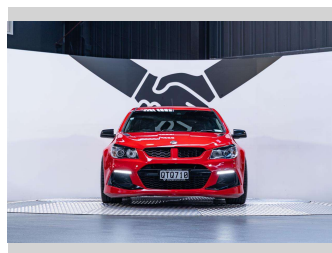

2015 Holden HSV R8 Tourer LSA

Purchase Price **$94,990**
Includes GST, Registration & Licensing

Finance may be available on this vehicle. Ask one of our friendly staff for more information.

Gain peace of mind with Mechanical Breakdown Insurance. **Ask us how.**

an ASSURANT company

Top features

None Listed

Body Style
5 door, Station Wagon

Odometer
97,700 km

Engine
6162 cc, Internal Combustion

Fuel Type
Petrol

Transmission
Automatic, Rear Wheel

Wheels
-

VIN
6G1FK8EPXGL201272

Interior
Black

Safety
-

Reg No.
QTQ710

Ext Colour
Sting Red

History
NZ New, 11 owners

Seats
5 seats, Leather

CO2 Emissions
-

Energy Economy
-

Stock ID: 5255

Trust Motors Ltd | Phone 09 887 8668 | Email george@trustmotors.co.nz
10 Norman Spencer Drive, Papatoetoe, Auckland 2104, New Zealand
www.trustmotors.co.nz

★★★★★
4.91 | 1230 reviews