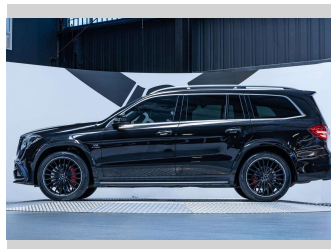

# 2018 Mercedes-Benz GLS 63 AMG 5.5L V8 Bi-Turbo

**Purchase Price** **\$114,990**  
Includes GST, Registration & Licensing

Finance may be available on this vehicle. Ask one of our friendly staff for more information.

Gain peace of mind with Mechanical Breakdown Insurance. **Ask us how.**

**Top features**  
 None Listed

**Body Style**  
 4 door, SUV / 4x4

**Odometer**  
 46,300 km

**Engine**  
 5461 cc, Internal Combustion