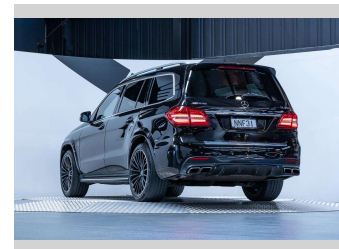

# 2018 Mercedes-Benz GLS 63 AMG 5.5L V8 Bi-Turbo

**Purchase Price** **\$114,990**  
Includes GST, Registration & Licensing

Finance may be available on this vehicle. Ask one of our friendly staff for more information.

Gain peace of mind with Mechanical Breakdown Insurance. **Ask us how.**

**Top features**  
 None Listed

**Body Style**  
 4 door, SUV / 4x4

**Odometer**  
 46,300 km

**Engine**  
 5461 cc, Internal Combustion