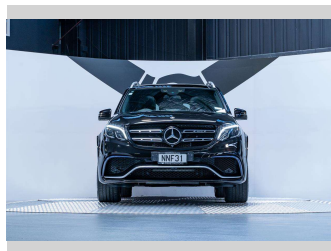

# 2018 Mercedes-Benz GLS 63 AMG 5.5L V8 Bi-Turbo

**Purchase Price** **\$114,990**  
Includes GST, Registration & Licensing

Finance may be available on this vehicle. Ask one of our friendly staff for more information.