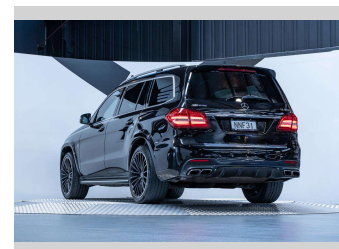

2018 Mercedes-Benz GLS 63 AMG 5.5L V8 Bi-Turbo

Purchase Price **\$114,990**
Includes GST, Registration & Licensing

Finance may be available on this vehicle. Ask one of our friendly staff for more information.

Gain peace of mind with Mechanical Breakdown Insurance. **Ask us how.**

Top features
None Listed

Body Style
4 door, SUV / 4x4

Odometer
46,300 km

Engine
5461 cc, Internal Combustion

Fuel Type
Petrol

Transmission
Automatic, 4WD