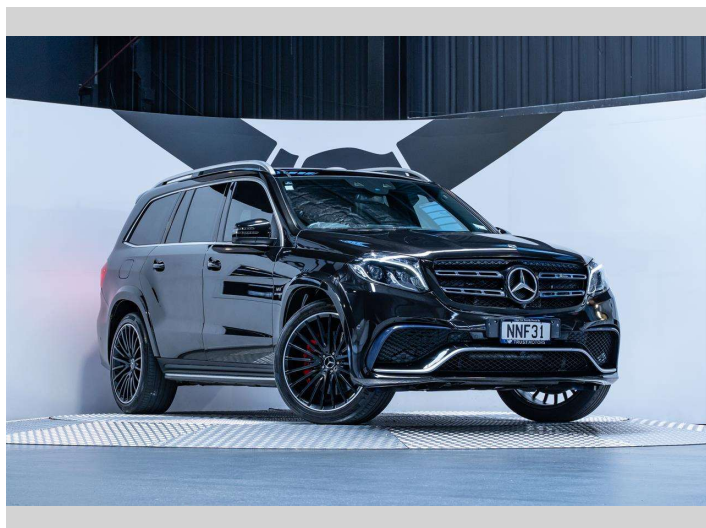

2018 Mercedes-Benz GLS 63 AMG 5.5L V8 Bi-Turbo

Purchase Price **\$114,990**
Includes GST, Registration & Licensing

Finance may be available on this vehicle. Ask one of our friendly staff for more information.

Gain peace of mind with Mechanical Breakdown Insurance. **Ask us how.**

Top features
None Listed

Body Style
4 door, SUV / 4x4

Odometer
46,300 km

Engine
5461 cc, Internal Combustion

Fuel Type
Petrol

Transmission
Automatic, 4WD