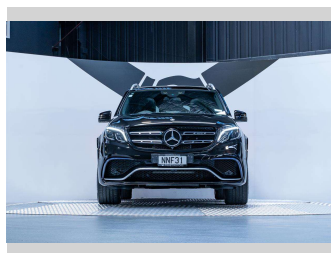

2018 Mercedes-Benz GLS 63 AMG 5.5L V8 Bi-Turbo

Purchase Price **\$114,990**
Includes GST, Registration & Licensing

Finance may be available on this vehicle. Ask one of our friendly staff for more information.