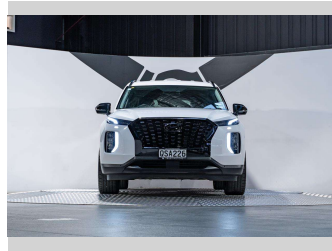

2020 Hyundai Palisade Elite 2.2D 4WD

Purchase Price **\$64,990**
Includes GST, Registration & Licensing

Finance may be available on this vehicle. Ask one of our friendly staff for more information.

Gain peace of mind with Mechanical Breakdown Insurance. **Ask us how.**

Top features
None Listed

Body Style
5 door, SUV / 4x4

Odometer
26,300 km

Engine
2199 cc, Internal Combustion

Fuel Type
Diesel

Transmission
Automatic, 4WD

Wheels
-

VIN
KMHR381ASMU240050