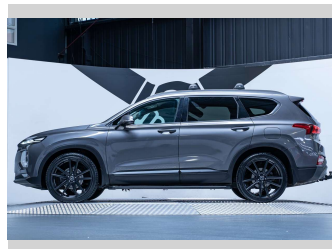

2020 Hyundai Santa Fe TM Elite 2.2D 4WD

Purchase Price **\$33,990**
Includes GST, Registration & Licensing

Finance may be available on this vehicle. Ask one of our friendly staff for more information.

Gain peace of mind with Mechanical Breakdown Insurance. **Ask us how.**

Top features
None Listed

Body Style
5 door, SUV / 4x4

Odometer
151,000 km

Engine
2199 cc, Internal Combustion

Fuel Type
Diesel

Transmission
Automatic, 4WD

Wheels
-

VIN
KMHS381CSLU296295

Interior
Black

Safety

Based on 2018 ANCAP rating for 18-24 models

Reg No.
NBB158

Ext Colour
Magnetic Force

History
NZ New, 1 owner

Seats
7 seats, Leather

CO2 Emissions
★★★☆☆☆
228 grams/km