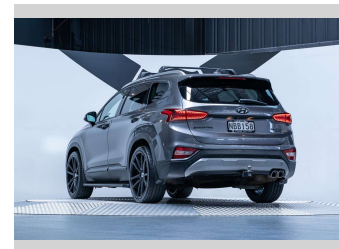

2020 Hyundai Santa Fe TM Elite 2.2D 4WD

Purchase Price **\$33,990**
Includes GST, Registration & Licensing

Finance may be available on this vehicle. Ask one of our friendly staff for more information.

Gain peace of mind with Mechanical Breakdown Insurance. **Ask us how.**

Top features
None Listed

Body Style
5 door, SUV / 4x4

Odometer
151,000 km

Engine
2199 cc, Internal Combustion

Fuel Type
Diesel

Transmission
Automatic, 4WD

Wheels
-

VIN
KMHS381CSLU296295

Interior
Black

Safety

Based on 2018 ANCAP rating for 18-24 models

Reg No.
NBB158

Ext Colour
Magnetic Force

History
NZ New, 1 owner

Seats
7 seats, Leather

CO2 Emissions
★★★☆☆☆
228 grams/km