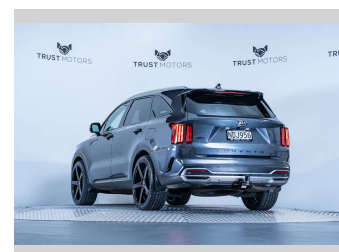

# 2020 Kia Sorento Deluxe 2.2D AWD

**Purchase Price** **\$45,990**  
Includes GST, Registration & Licensing

Finance may be available on this vehicle. Ask one of our friendly staff for more information.

Gain peace of mind with Mechanical Breakdown Insurance. **Ask us how.**