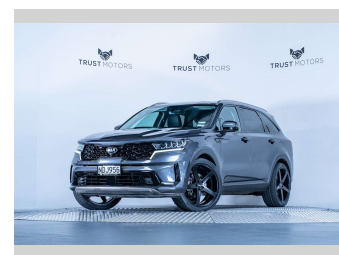

# 2020 Kia Sorento Deluxe 2.2D AWD

**Purchase Price** **\$45,990**  
Includes GST, Registration & Licensing

Finance may be available on this vehicle. Ask one of our friendly staff for more information.

Gain peace of mind with Mechanical Breakdown Insurance. **Ask us how.**