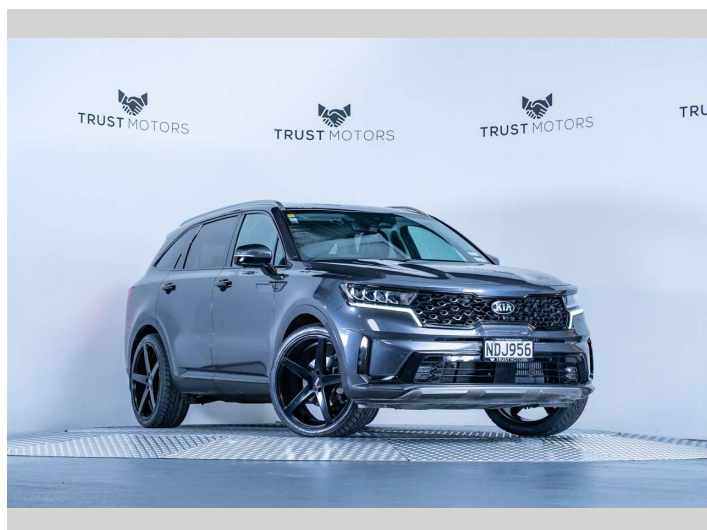

# 2020 Kia Sorento Deluxe 2.2D AWD

**Purchase Price** **\$45,990**  
Includes GST, Registration & Licensing

Finance may be available on this vehicle. Ask one of our friendly staff for more information.

Gain peace of mind with Mechanical Breakdown Insurance. **Ask us how.**

**Top features**  
None Listed

**Body Style**  
5 door, SUV / 4x4

**Odometer**  
96,700 km

**Engine**  
2151 cc, Internal Combustion

**Fuel Type**  
Diesel

**Transmission**  
Automatic, 4WD

**Wheels**  
-

**VIN**  
KNARH81BWM5056512

**Interior**  
Black

**Safety**  
-

**Reg No.**  
NDJ956

**Ext Colour**  
Gravity Gray

**History**  
NZ New, 2 owners

**Seats**  
7 seats, Leather

**CO2 Emissions**  
-

**Energy Economy**  
-