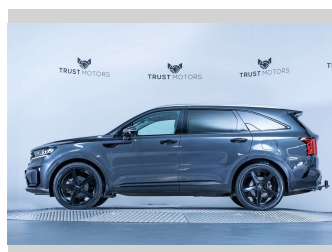

# 2020 Kia Sorento Deluxe 2.2D AWD

**Purchase Price** **\$45,990**  
Includes GST, Registration & Licensing

Finance may be available on this vehicle. Ask one of our friendly staff for more information.

Gain peace of mind with Mechanical Breakdown Insurance. **Ask us how.**

**Top features**  
None Listed

**Body Style**  
5 door, SUV / 4x4

**Odometer**  
96,700 km

**Engine**  
2151 cc, Internal Combustion

**Fuel Type**  
Diesel

**Transmission**  
Automatic, 4WD

**Wheels**  
-

**VIN**  
KNARH81BWM5056512

**Interior**  
Black

**Safety**  
-

**Reg No.**  
NDJ956

**Ext Colour**  
Gravity Gray

**History**  
NZ New, 2 owners

**Seats**  
7 seats, Leather

**CO2 Emissions**  
-

**Energy Economy**  
-