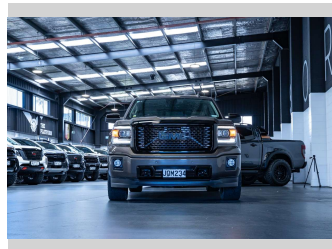

2015 GMC Sierra Denali 1500 6.2L V8 4WD

Purchase Price **\$74,990**
Includes GST, Registration & Licensing

Finance may be available on this vehicle. Ask one of our friendly staff for more information.

Gain peace of mind with Mechanical Breakdown Insurance. **Ask us how.**

Top features
None Listed

Body Style
4 door, Ute

Odometer
97,700 km

Engine
6200 cc, Internal Combustion

Fuel Type
Petrol

Transmission
Automatic, 4WD

Wheels
-

VIN
3GTU2WEJ3FG163388

Interior
Cocoa/Dune

Safety
-

Reg No.
JQM234

Ext Colour
Deep Bronze

History
Ex-Overseas, 2 owners

Seats
5 seats, Leather

CO2 Emissions
-

Energy Economy
-