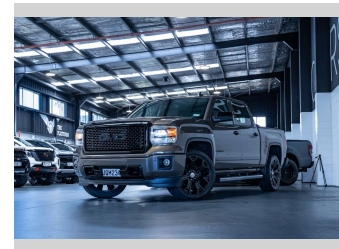

2015 GMC Sierra Denali 1500 6.2L V8 4WD

Purchase Price **\$74,990**
Includes GST, Registration & Licensing

Finance may be available on this vehicle. Ask one of our friendly staff for more information.

Gain peace of mind with Mechanical Breakdown Insurance. **Ask us how.**

Top features
None Listed

Body Style
4 door, Ute

Odometer
97,700 km

Engine
6200 cc, Internal Combustion

Fuel Type
Petrol

Transmission
Automatic, 4WD

Wheels
-

VIN
3GTU2WEJ3FG163388

Interior
Cocoa/Dune

Safety
-

Reg No.
JQM234

Ext Colour
Deep Bronze

History
Ex-Overseas, 2 owners

Seats
5 seats, Leather

CO2 Emissions
-

Energy Economy
-