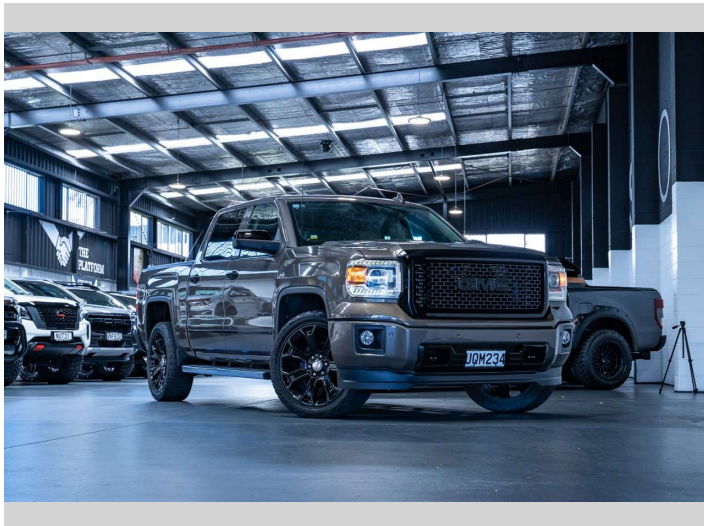

2015 GMC Sierra Denali 1500 6.2L V8 4WD

Purchase Price **\$74,990**
Includes GST, Registration & Licensing

Finance may be available on this vehicle. Ask one of our friendly staff for more information.

Gain peace of mind with Mechanical Breakdown Insurance. **Ask us how.**

Top features
None Listed

Body Style
4 door, Ute

Odometer
97,700 km

Engine
6200 cc, Internal Combustion

Fuel Type
Petrol

Transmission
Automatic, 4WD

Wheels
-

VIN
3GTU2WEJ3FG163388

Interior
Cocoa/Dune

Safety
-

Reg No.
JQM234

Ext Colour
Deep Bronze

History
Ex-Overseas, 2 owners

Seats
5 seats, Leather

CO2 Emissions
-

Energy Economy
-