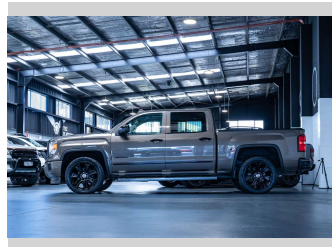

2015 GMC Sierra Denali 1500 6.2L V8 4WD

Purchase Price **\$74,990**
Includes GST, Registration & Licensing

Finance may be available on this vehicle. Ask one of our friendly staff for more information.

Gain peace of mind with Mechanical Breakdown Insurance. **Ask us how.**

Top features
None Listed

Body Style
4 door, Ute

Odometer
97,700 km

Engine
6200 cc, Internal Combustion

Fuel Type
Petrol

Transmission
Automatic, 4WD

Wheels
-

VIN
3GTU2WEJ3FG163388

Interior
Cocoa/Dune

Safety
-

Reg No.
JQM234

Ext Colour
Deep Bronze

History
Ex-Overseas, 2 owners

Seats
5 seats, Leather

CO2 Emissions
-

Energy Economy
-