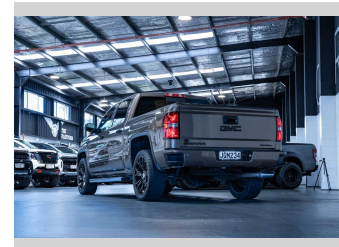

2015 GMC Sierra Denali 1500 6.2L V8 4WD

Purchase Price **\$74,990**
Includes GST, Registration & Licensing

Finance may be available on this vehicle. Ask one of our friendly staff for more information.

Gain peace of mind with Mechanical Breakdown Insurance. **Ask us how.**

Top features
None Listed

Body Style
4 door, Ute

Odometer
97,700 km

Engine
6200 cc, Internal Combustion

Fuel Type
Petrol

Transmission
Automatic, 4WD

Wheels
-

VIN
3GTU2WEJ3FG163388

Interior
Cocoa/Dune

Safety
-

Reg No.
JQM234

Ext Colour
Deep Bronze

History
Ex-Overseas, 2 owners

Seats
5 seats, Leather

CO2 Emissions
-

Energy Economy
-