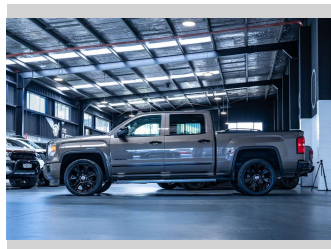

2015 GMC Sierra Denali 1500 6.2L V8 4WD

Purchase Price **\$74,990**
Includes GST, Registration & Licensing

Finance may be available on this vehicle. Ask one of our friendly staff for more information.

Gain peace of mind with Mechanical Breakdown Insurance. **Ask us how.**

Top features
None Listed

Body Style
4 door, Ute

Odometer
97,700 km

Engine
6200 cc, Internal Combustion

Fuel Type
Petrol

Transmission
Automatic, 4WD

Wheels
-

VIN
3GTU2WEJ3FG163388

Interior
Cocoa/Dune

Safety
-

Reg No.
JQM234

Ext Colour
Deep Bronze

History
Ex-Overseas, 2 owners

Seats
5 seats, Leather

CO2 Emissions
-

Energy Economy
-