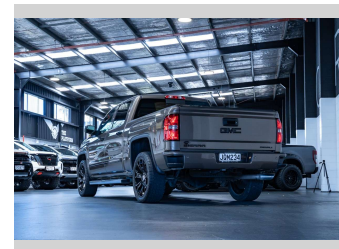

2015 GMC Sierra Denali 1500 6.2L V8 4WD

Purchase Price **\$74,990**
Includes GST, Registration & Licensing

Finance may be available on this vehicle. Ask one of our friendly staff for more information.

Gain peace of mind with Mechanical Breakdown Insurance. **Ask us how.**

Top features
None Listed

Body Style
4 door, Ute

Odometer
97,700 km

Engine
6200 cc, Internal Combustion

Fuel Type
Petrol

Transmission
Automatic, 4WD

Wheels
-

VIN
3GTU2WEJ3FG163388

Interior
Cocoa/Dune

Safety
-

Reg No.
JQM234

Ext Colour
Deep Bronze

History
Ex-Overseas, 2 owners

Seats
5 seats, Leather

CO2 Emissions
-

Energy Economy
-