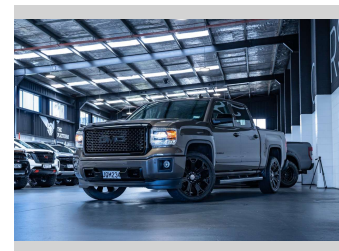

2015 GMC Sierra Denali 1500 6.2L V8 4WD

Purchase Price **\$74,990**
Includes GST, Registration & Licensing

Finance may be available on this vehicle. Ask one of our friendly staff for more information.

Gain peace of mind with Mechanical Breakdown Insurance. **Ask us how.**

Top features
None Listed

Body Style
4 door, Ute

Odometer
97,700 km

Engine
6200 cc, Internal Combustion

Fuel Type
Petrol

Transmission
Automatic, 4WD

Wheels
-

VIN
3GTU2WEJ3FG163388

Interior
Cocoa/Dune

Safety
-

Reg No.
JQM234

Ext Colour
Deep Bronze

History
Ex-Overseas, 2 owners

Seats
5 seats, Leather

CO2 Emissions
-

Energy Economy
-