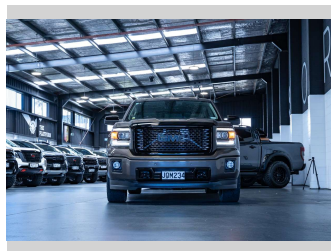

2015 GMC Sierra Denali 1500 6.2L V8 4WD

Purchase Price **\$74,990**
Includes GST, Registration & Licensing

Finance may be available on this vehicle. Ask one of our friendly staff for more information.

Gain peace of mind with Mechanical Breakdown Insurance. **Ask us how.**

Top features
None Listed

Body Style
4 door, Ute

Odometer
97,700 km

Engine
6200 cc, Internal Combustion

Fuel Type
Petrol

Transmission
Automatic, 4WD

Wheels
-

VIN
3GTU2WEJ3FG163388

Interior
Cocoa/Dune

Safety
-

Reg No.
JQM234

Ext Colour
Deep Bronze

History
Ex-Overseas, 2 owners

Seats
5 seats, Leather

CO2 Emissions
-

Energy Economy
-