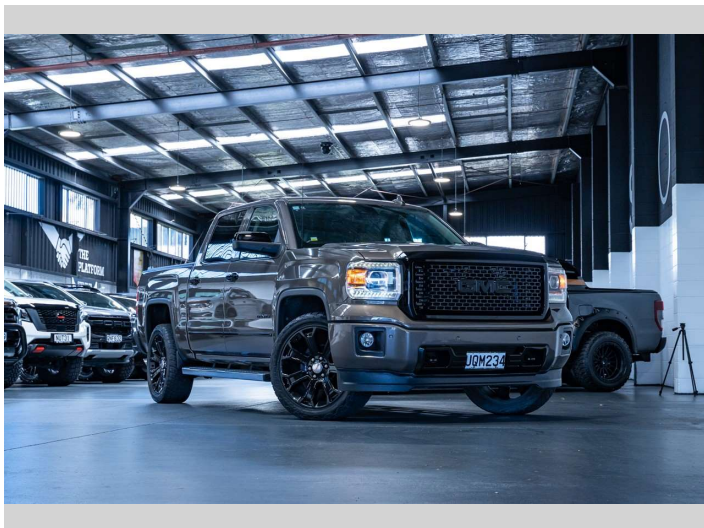

2015 GMC Sierra Denali 1500 6.2L V8 4WD

Purchase Price **\$74,990**
Includes GST, Registration & Licensing

Finance may be available on this vehicle. Ask one of our friendly staff for more information.

Gain peace of mind with Mechanical Breakdown Insurance. **Ask us how.**

Top features
None Listed

Body Style
4 door, Ute

Odometer
97,700 km

Engine
6200 cc, Internal Combustion

Fuel Type
Petrol

Transmission
Automatic, 4WD

Wheels
-

VIN
3GTU2WEJ3FG163388

Interior
Cocoa/Dune

Safety
-

Reg No.
JQM234

Ext Colour
Deep Bronze

History
Ex-Overseas, 2 owners

Seats
5 seats, Leather

CO2 Emissions
-

Energy Economy
-