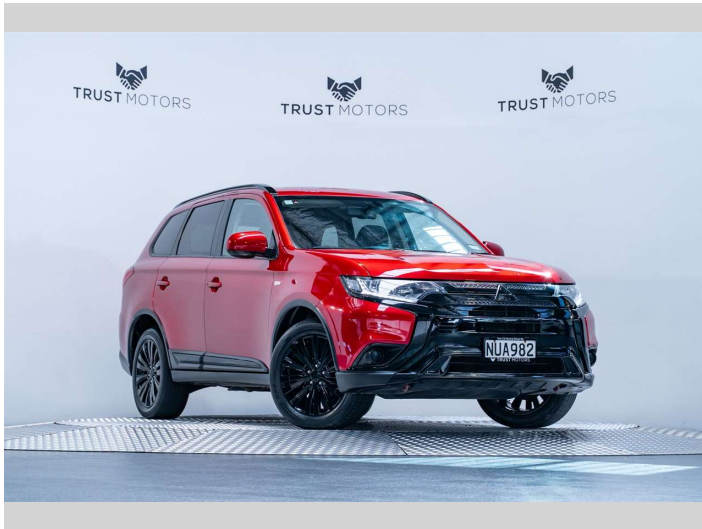

2021 Mitsubishi Outlander LS 2.4L Petrol

Purchase Price **\$26,990**
Includes GST, Registration & Licensing

Finance may be available on this vehicle. Ask one of our friendly staff for more information.

Gain peace of mind with Mechanical Breakdown Insurance. **Ask us how.**

Top features
None Listed

Body Style
5 door, SUV / 4x4

Odometer
57,400 km

Engine
2360 cc, Internal Combustion

Fuel Type
Petrol

Transmission
Automatic

Wheels
-

VIN
JMFXTGF8WLZ027353

Interior
Black

Safety

Based on 2024 UCSR rating for 12-21 models

Reg No.
NUA982

Ext Colour
Red Diamond

History
NZ New, 2 owners

Seats
7 seats, Fabric

CO2 Emissions
★★★★☆
186 grams/km