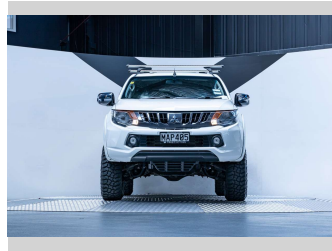

2019 Mitsubishi Triton GLXR 2.4L Manual

Purchase Price

\$24,990

Includes GST, Registration & Licensing

Finance may be available on this vehicle. Ask one of our friendly staff for more information.

Gain peace of mind with Mechanical Breakdown Insurance. **Ask us how.**