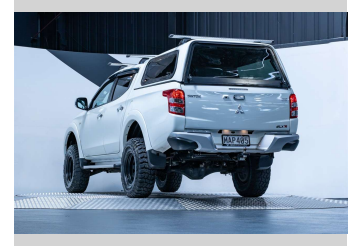

2019 Mitsubishi Triton GLXR 2.4L Manual

Purchase Price

\$24,990

Includes GST, Registration & Licensing

Finance may be available on this vehicle. Ask one of our friendly staff for more information.

Gain peace of mind with Mechanical Breakdown Insurance. **Ask us how.**

Top features

None Listed

Body Style

4 door, Ute

Odometer

125,800 km

Engine

2442 cc, Internal Combustion