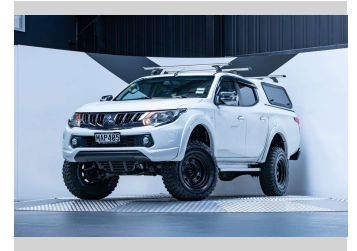

2019 Mitsubishi Triton GLXR 2.4L Manual

Purchase Price

\$24,990

Includes GST, Registration & Licensing

Finance may be available on this vehicle. Ask one of our friendly staff for more information.

Gain peace of mind with Mechanical Breakdown Insurance. **Ask us how.**

Top features

None Listed

Body Style

4 door, Ute

Odometer

125,800 km

Engine

2442 cc, Internal Combustion