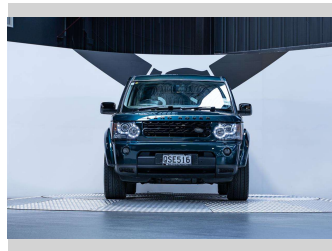

2013 Land Rover Discovery 4 3.0L Diesel 4WD

Purchase Price **\$35,990**
Includes GST, Registration & Licensing

Finance may be available on this vehicle. Ask one of our friendly staff for more information.