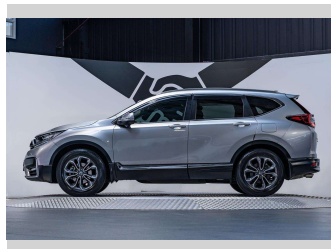

# 2020 Honda Crv Sport 7 1.5L Turbo

**Purchase Price** **\$33,990**  
Includes GST, Registration & Licensing

Finance may be available on this vehicle. Ask one of our friendly staff for more information.

Gain peace of mind with Mechanical Breakdown Insurance. **Ask us how.**

**Top features**

None Listed

Body Style  
**5 door, SUV / 4x4**

Odometer  
**37,100 km**

Engine  
**1498 cc, Internal Combustion**

Fuel Type  
**Petrol**