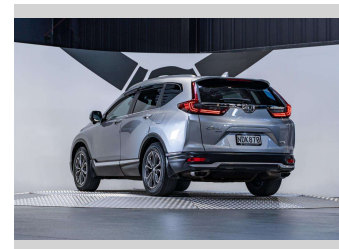

2020 Honda Crv Sport 7 1.5L Turbo

Purchase Price **$31,990**
Includes GST, Registration & Licensing

Finance may be available on this vehicle. Ask one of our friendly staff for more information.

Gain peace of mind with Mechanical Breakdown Insurance. **Ask us how.**

an ASSURANT company

Top features

None Listed

Body Style
5 door, SUV / 4x4

Odometer
37,100 km

Engine
1498 cc, Internal Combustion

Fuel Type
Petrol

Transmission
Automatic

Wheels
-

VIN
MRHRW1840MP060013

Interior
Black

Safety

Based on 2017 ANCAP rating for 17-23 models with dual frontal+side+head airbags

Reg No.
NDK870

Ext Colour
Lunar Silver Metallic

History
NZ New, 5 owners

Seats
7 seats, Leather

CO2 Emissions
★★★★☆
185 grams/km

Energy Economy
★★☆☆☆☆

Annual fuel cost of $3,180
8.1L per 100km

Cost per year is an estimate based on petrol price of $2.80 per litre and an average distance of 14000 km. Emissions and Energy Economy figures standardised to 3P WLTP.

Stock ID: 5173

Trust Motors Ltd | Phone 09 887 8668 | Email george@trustmotors.co.nz
10 Norman Spencer Drive, Papatoetoe, Auckland 2104, New Zealand
www.trustmotors.co.nz

★★★★★
4.92 | 1328 reviews