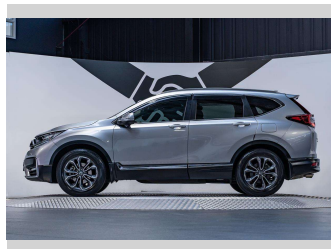

# 2020 Honda Crv Sport 7 1.5L Turbo

**Purchase Price** **\$31,990**  
Includes GST, Registration & Licensing

Finance may be available on this vehicle. Ask one of our friendly staff for more information.

Gain peace of mind with Mechanical Breakdown Insurance. **Ask us how.**

an ASSURANT company

**Top features**

None Listed

Body Style  
**5 door, SUV / 4x4**

Odometer  
**37,100 km**

Engine  
**1498 cc, Internal Combustion**

Ext Colour  
**Lunar Silver Metallic**

History  
**NZ New, 5 owners**

Seats  
**7 seats, Leather**

CO2 Emissions  
**★★★★☆**  
**185 grams/km**

Energy Economy  
**★★☆☆☆☆**

**Annual fuel cost of \$3,180**  
**8.1L per 100km**