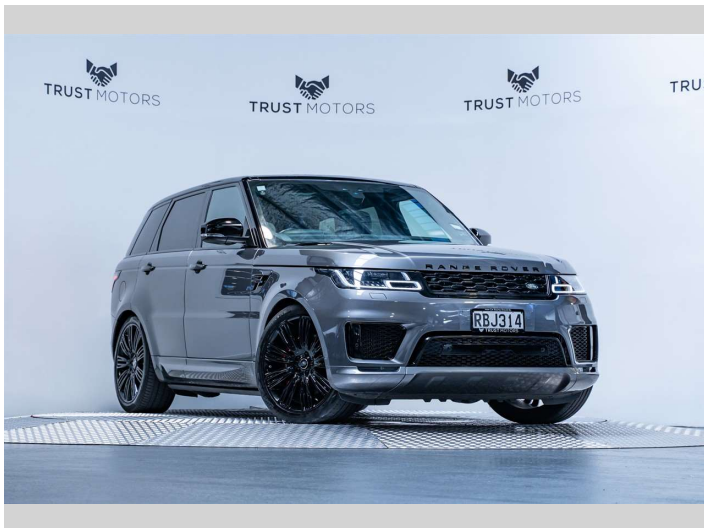

2018 Land Rover Range Rover Sport SDV8

Purchase Price **\$87,990**
Includes GST, Registration & Licensing

Finance may be available on this vehicle. Ask one of our friendly staff for more information.

Gain peace of mind with Mechanical Breakdown Insurance. **Ask us how.**

Top features
None Listed

Body Style
5 door, SUV / 4x4

Odometer
97,600 km

Engine
4367 cc, Internal Combustion

Fuel Type
Diesel

Transmission
Automatic, 4WD

Wheels
-

VIN
SALWA2AJXKA816844

Interior
Black / Blue

Safety
-

Reg No.
RBJ314

Ext Colour
Corris Grey

History
Ex-Overseas, 3 owners

Seats
5 seats, Leather

CO2 Emissions
-

Energy Economy
-