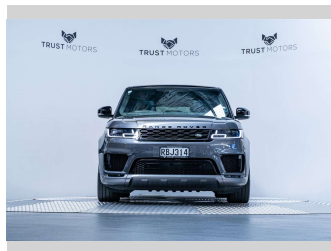

2018 Land Rover Range Rover Sport SDV8

Purchase Price **\$87,990**
Includes GST, Registration & Licensing

Finance may be available on this vehicle. Ask one of our friendly staff for more information.

Gain peace of mind with Mechanical Breakdown Insurance. **Ask us how.**

Top features
None Listed

Body Style
5 door, SUV / 4x4

Odometer
97,600 km

Engine
4367 cc, Internal Combustion

Fuel Type
Diesel

Transmission
Automatic, 4WD

Wheels
-

VIN
SALWA2AJXKA816844