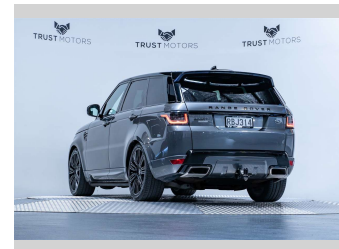

2018 Land Rover Range Rover Sport SDV8

Purchase Price **\$87,990**
Includes GST, Registration & Licensing

Finance may be available on this vehicle. Ask one of our friendly staff for more information.

Gain peace of mind with Mechanical Breakdown Insurance. **Ask us how.**

Top features
None Listed

Body Style
5 door, SUV / 4x4

Odometer
97,600 km

Engine
4367 cc, Internal Combustion

Fuel Type
Diesel

Transmission
Automatic, 4WD

Wheels
-

VIN
SALWA2AJXKA816844

Interior
Black / Blue

Safety
-

Reg No.
RBJ314

Ext Colour
Corris Grey

History
Ex-Overseas, 3 owners

Seats
5 seats, Leather

CO2 Emissions
-

Energy Economy
-