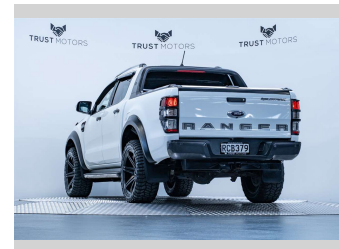

# 2019 Ford Ranger Wildtrak 3.2L 4WD

**Purchase Price** **\$39,990**  
Includes GST, Registration & Licensing

Finance may be available on this vehicle. Ask one of our friendly staff for more information.

Gain peace of mind with Mechanical Breakdown Insurance. **Ask us how.**

**Top features**  
None Listed

**Body Style**  
4 door, Ute

**Odometer**  
167,300 km

**Engine**  
3198 cc, Internal Combustion

**Fuel Type**  
Diesel