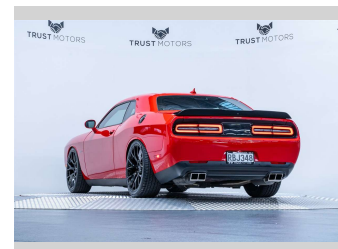

2015 Dodge Challenger R/T Supercharged Manual

Purchase Price **\$82,990**
Includes GST, Registration & Licensing

Finance may be available on this vehicle. Ask one of our friendly staff for more information.

Gain peace of mind with Mechanical Breakdown Insurance. **Ask us how.**

Top features
None Listed

Body Style
2 door, Coupe

Odometer
46,700 km

Engine
5654 cc, Internal Combustion

Fuel Type
Petrol

Transmission
Automatic, Rear Wheel