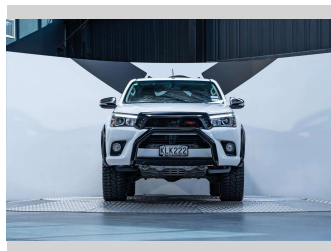

2017 Toyota Hilux SR5 2.8L 4WD

Purchase Price **\$44,990**
Includes GST, Registration & Licensing

Finance may be available on this vehicle. Ask one of our friendly staff for more information.

Gain peace of mind with Mechanical Breakdown Insurance. **Ask us how.**

Top features
None Listed

Body Style
4 door, Ute

Odometer
137,000 km

Engine
2755 cc, Internal Combustion

Fuel Type
Diesel

Transmission
Automatic, 4WD

Wheels
-

VIN
MR0HA3CD400704381

Interior
Black

Safety
-

Reg No.
KLK222

Ext Colour
Glacier White

History
NZ New, 2 owners

Seats
5 seats, Fabric

CO2 Emissions
-

Energy Economy
-