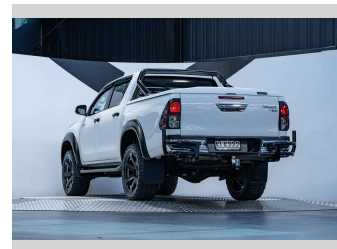

2017 Toyota Hilux SR5 2.8L 4WD

Purchase Price **\$44,990**
Includes GST, Registration & Licensing

Finance may be available on this vehicle. Ask one of our friendly staff for more information.

Gain peace of mind with Mechanical Breakdown Insurance. **Ask us how.**

Top features
None Listed

Body Style
4 door, Ute

Odometer
137,000 km

Engine
2755 cc, Internal Combustion

Fuel Type
Diesel

Transmission
Automatic, 4WD

Wheels
-

VIN
MR0HA3CD400704381

Interior
Black

Safety
-

Reg No.
KLK222

Ext Colour
Glacier White

History
NZ New, 2 owners

Seats
5 seats, Fabric

CO2 Emissions
-

Energy Economy
-