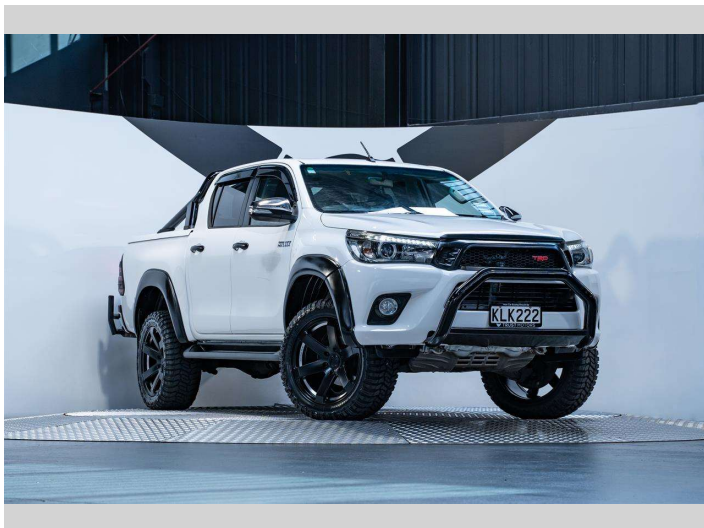

2017 Toyota Hilux SR5 2.8L 4WD

Purchase Price **\$44,990**
Includes GST, Registration & Licensing

Finance may be available on this vehicle. Ask one of our friendly staff for more information.

Gain peace of mind with Mechanical Breakdown Insurance. **Ask us how.**

Top features
None Listed

Body Style
4 door, Ute

Odometer
137,000 km

Engine
2755 cc, Internal Combustion

Fuel Type
Diesel

Transmission
Automatic, 4WD

Wheels
-

VIN
MR0HA3CD400704381

Interior
Black

Safety
-

Reg No.
KLK222

Ext Colour
Glacier White

History
NZ New, 2 owners

Seats
5 seats, Fabric

CO2 Emissions
-

Energy Economy
-