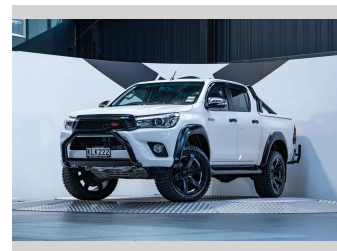

2017 Toyota Hilux SR5 2.8L 4WD

Purchase Price **\$44,990**
Includes GST, Registration & Licensing

Finance may be available on this vehicle. Ask one of our friendly staff for more information.

Gain peace of mind with Mechanical Breakdown Insurance. **Ask us how.**

Top features
None Listed

Body Style
4 door, Ute

Odometer
137,000 km

Engine
2755 cc, Internal Combustion

Fuel Type
Diesel

Transmission
Automatic, 4WD

Wheels
-

VIN
MR0HA3CD400704381

Interior
Black

Safety
-

Reg No.
KLK222

Ext Colour
Glacier White

History
NZ New, 2 owners

Seats
5 seats, Fabric

CO2 Emissions
-

Energy Economy
-