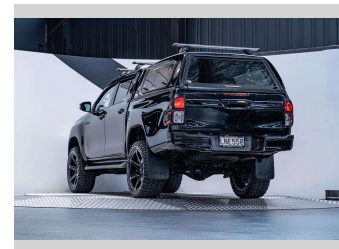

2018 Toyota Hilux SR5 2.8L Turbo Diesel

Purchase Price **\$39,990**
Includes GST, Registration & Licensing

Finance may be available on this vehicle. Ask one of our friendly staff for more information.

Gain peace of mind with Mechanical Breakdown Insurance. **Ask us how.**

an ASSURANT company

Top features
None Listed

Body Style
4 door, Ute

Odometer
101,500 km

Engine
2755 cc, Internal Combustion

Fuel Type
Diesel

Transmission
Automatic

Wheels
-