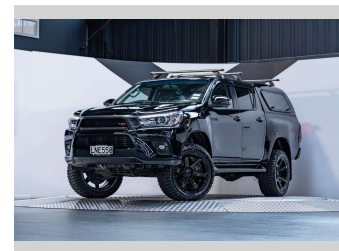

2018 Toyota Hilux SR5 2.8L Turbo Diesel

Purchase Price **\$39,990**
Includes GST, Registration & Licensing

Finance may be available on this vehicle. Ask one of our friendly staff for more information.

Gain peace of mind with Mechanical Breakdown Insurance. **Ask us how.**

an ASSURANT company

Top features
None Listed

Body Style
4 door, Ute

Odometer
101,500 km

Engine
2755 cc, Internal Combustion

Fuel Type
Diesel

Transmission
Automatic

Wheels
-