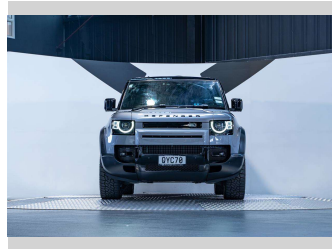

2021 Land Rover Defender 110 D240 SE

Purchase Price **\$89,990**
Includes GST, Registration & Licensing

Finance may be available on this vehicle. Ask one of our friendly staff for more information.

Gain peace of mind with Mechanical Breakdown Insurance. **Ask us how.**

Top features
None Listed

Body Style
5 door, SUV / 4x4

Odometer
65,000 km

Engine
1999 cc, Internal Combustion

Fuel Type
Diesel

Transmission
Automatic, 4WD

Wheels
-

VIN
SALEA7AN5M2057528

Interior
Black

Safety
-

Reg No.
QYC70

Ext Colour
Eiger Grey

History
NZ New, 3 owners

Seats
5 seats, Leather

CO2 Emissions
-

Energy Economy
-