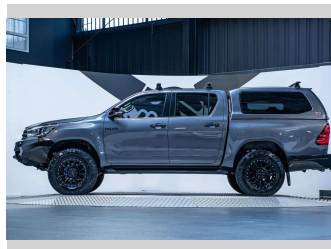

# 2017 Toyota Hilux SR5 4WD 2.8L

Purchase Price **\$44,990**  
Includes GST, Registration & Licensing

Finance may be available on this vehicle. Ask one of our friendly staff for more information.

Gain peace of mind with Mechanical Breakdown Insurance. **Ask us how.**

an ASSURANT company

**Top features**

None Listed

Body Style  
**4 door, Ute**

Odometer  
**147,000 km**

Engine  
**2755 cc, Internal Combustion**

Fuel Type  
**Diesel**

Transmission  
**Automatic, 4WD**