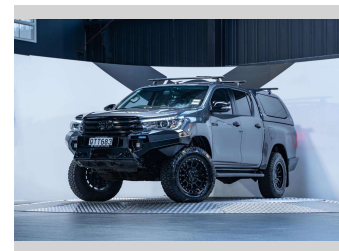

# 2017 Toyota Hilux SR5 4WD 2.8L

Purchase Price **\$44,990**  
Includes GST, Registration & Licensing

Finance may be available on this vehicle. Ask one of our friendly staff for more information.

Gain peace of mind with Mechanical Breakdown Insurance. **Ask us how.**

an ASSURANT company

**Top features**

None Listed

Body Style  
**4 door, Ute**

Odometer  
**147,000 km**

Engine  
**2755 cc, Internal Combustion**

Fuel Type  
**Diesel**

Transmission  
**Automatic, 4WD**