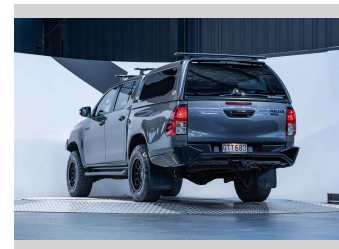

# 2017 Toyota Hilux SR5 4WD 2.8L

Purchase Price **\$44,990**  
Includes GST, Registration & Licensing

Finance may be available on this vehicle. Ask one of our friendly staff for more information.

Gain peace of mind with Mechanical Breakdown Insurance. **Ask us how.**

an ASSURANT company

**Top features**

None Listed

Body Style  
**4 door, Ute**

Odometer  
**147,000 km**

Engine  
**2755 cc, Internal Combustion**

Fuel Type  
**Diesel**

Transmission  
**Automatic, 4WD**