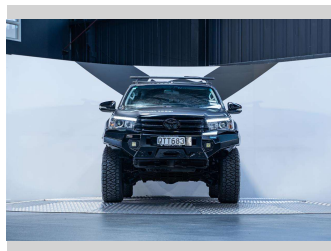

# 2017 Toyota Hilux SR5 4WD 2.8L

Purchase Price **\$44,990**  
Includes GST, Registration & Licensing

Finance may be available on this vehicle. Ask one of our friendly staff for more information.

Gain peace of mind with Mechanical Breakdown Insurance. **Ask us how.**