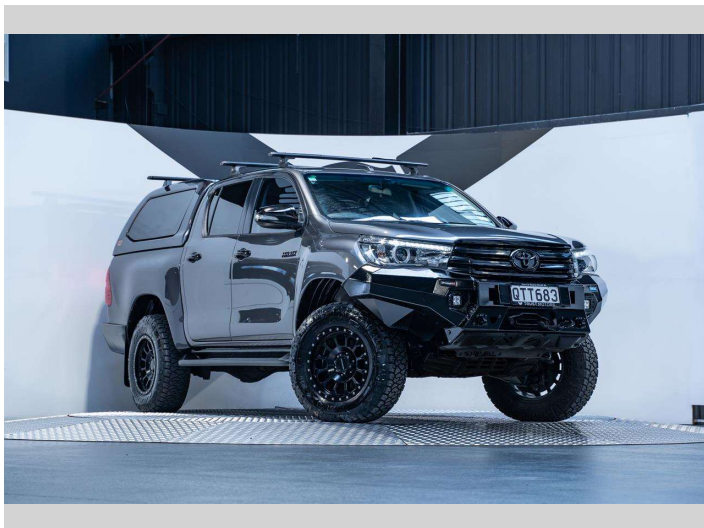

# 2017 Toyota Hilux SR5 4WD 2.8L

Purchase Price **\$44,990**  
Includes GST, Registration & Licensing

Finance may be available on this vehicle. Ask one of our friendly staff for more information.

Gain peace of mind with Mechanical Breakdown Insurance. **Ask us how.**

an ASSURANT company

**Top features**

None Listed

Body Style  
**4 door, Ute**

Odometer  
**147,000 km**

Engine  
**2755 cc, Internal Combustion**

Fuel Type  
**Diesel**

Transmission  
**Automatic, 4WD**