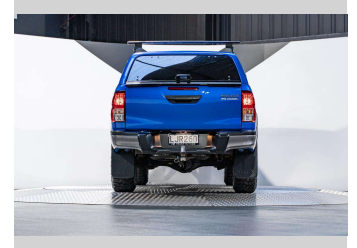

2018 Toyota Hilux SR5 Cruiser 4WD

Purchase Price

$49,990

Includes GST, Registration & Licensing

Finance may be available on this vehicle. Ask one of our friendly staff for more information.

finance
NOW

Gain peace of mind with Mechanical Breakdown Insurance. **Ask us how.**

Protecta
INSURANCE
an ASSURANT company

Top features

None Listed

Body Style

4 door, Ute

Odometer

111,300 km

Engine

2755 cc, Internal Combustion

Fuel Type

Diesel

Transmission

Automatic, 4WD

Wheels

-

VIN

MR0HA3CD000414901

Interior

Black

Safety

Based on 2023 UCSR rating for 15-19 models

Reg No.

LJR260

Ext Colour

Nebula Blue

History

NZ New, 2 owners

Seats

5 seats, Leather

CO2 Emissions

★ ★ ☆ ☆ ☆ ☆

255 grams/km

Energy Economy

★ ★ ☆ ☆ ☆ ☆

**Annual fuel cost of $3,780
9.7L per 100km**

Cost per year is an estimate based on diesel price of $2.00 per litre and an average distance of 14000 km. Includes Road User Charges (RUC). Emissions and Energy Economy figures standardised to 3P WLTP.

Stock ID: 5227

Trust Motors Ltd | Phone 09 887 8668 | Email george@trustmotors.co.nz
10 Norman Spencer Drive, Papatoetoe, Auckland 2104, New Zealand
www.trustmotors.co.nz

★ ★ ★ ★ ★
4.91 | 1218 reviews