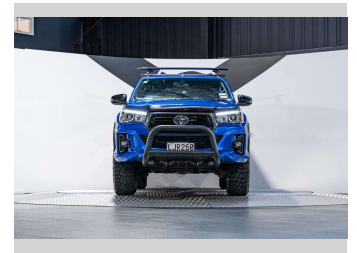

2018 Toyota Hilux SR5 Cruiser 4WD

Purchase Price

\$49,990

Includes GST, Registration & Licensing

Finance may be available on this vehicle. Ask one of our friendly staff for more information.

finance
NOW

Gain peace of mind with Mechanical Breakdown Insurance. **Ask us how.**

2755 cc, Internal Combustion

Fuel Type

Diesel

Transmission

Automatic, 4WD

Wheels

-

VIN

Nebula Blue

History

NZ New, 2 owners

Seats

5 seats, Leather

CO2 Emissions

★ ★ ☆ ☆ ☆ ☆

255 grams/km