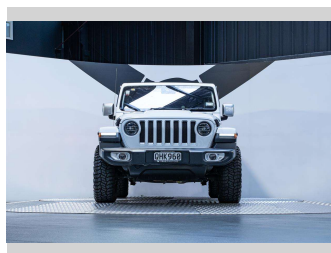

2020 Jeep Wrangler Overland 3.6L 4WD