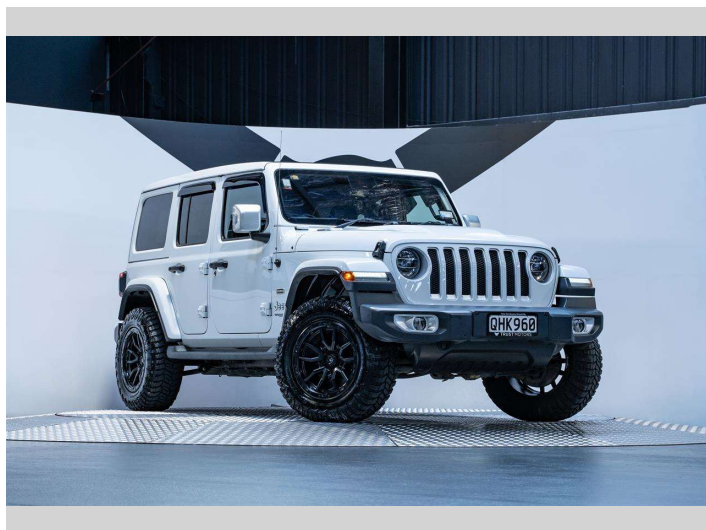

# 2020 Jeep Wrangler Overland 3.6L 4WD

**Purchase Price** **\$64,990**  
Includes GST, Registration & Licensing

Finance may be available on this vehicle. Ask one of our friendly staff for more information.

Gain peace of mind with Mechanical Breakdown Insurance. **Ask us how.**

an ASSURANT company

**Top features**  
None Listed

Body Style  
**5 door, SUV / 4x4**

Odometer  
**80,100 km**

Engine  
**3604 cc, Internal Combustion**

Fuel Type  
**Petrol**

Transmission  
**Automatic, 4WD**

Wheels  
-

VIN  
**1C4HJXLG9LW275241**

Interior  
**Black**

Safety  
-

Reg No.  
**QHK960**

Ext Colour  
**Bright White**