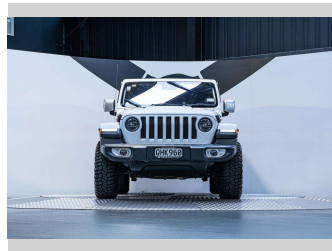

2020 Jeep Wrangler Overland 3.6L 4WD