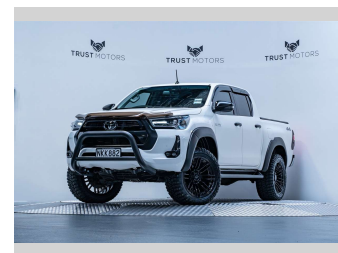

2021 Toyota Hilux SR5 2.8L 4WD

Purchase Price **\$54,990**
Includes GST, Registration & Licensing

Finance may be available on this vehicle. Ask one of our friendly staff for more information.

Gain peace of mind with Mechanical Breakdown Insurance. **Ask us how.**

Top features
None Listed

Body Style
4 door, Ute

Odometer
98,700 km

Engine
2755 cc, Internal Combustion

Fuel Type
Diesel

Transmission
Automatic, 4WD

Wheels
-

VIN
MR0BA3CD500038766

Interior
Black

Safety
-

Reg No.
NKK882

Ext Colour
Glacier White

History
NZ New, 2 owners

Seats
5 seats, Fabric

CO2 Emissions
-

Energy Economy
-