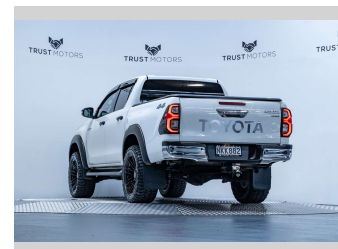

2021 Toyota Hilux SR5 2.8L 4WD

Purchase Price **\$54,990**
Includes GST, Registration & Licensing

Finance may be available on this vehicle. Ask one of our friendly staff for more information.

Gain peace of mind with Mechanical Breakdown Insurance. **Ask us how.**

Top features
None Listed

Body Style
4 door, Ute

Odometer
98,700 km

Engine
2755 cc, Internal Combustion

Fuel Type
Diesel

Transmission
Automatic, 4WD

Wheels
-

VIN
MR0BA3CD500038766

Interior
Black

Safety
-

Reg No.
NKK882

Ext Colour
Glacier White

History
NZ New, 2 owners

Seats
5 seats, Fabric

CO2 Emissions
-

Energy Economy
-