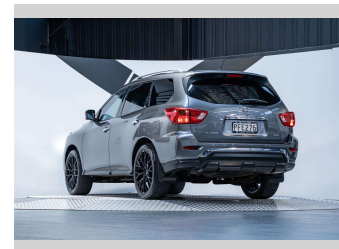

2017 Nissan Pathfinder TI 3.5L 4WD

Purchase Price **\$34,990**
Includes GST, Registration & Licensing

Finance may be available on this vehicle. Ask one of our friendly staff for more information.

Gain peace of mind with Mechanical Breakdown Insurance. **Ask us how.**

an ASSURANT company

Top features
None Listed

Body Style
5 door, SUV / 4x4

Odometer
59,500 km

Engine
3498 cc, Internal Combustion

Fuel Type
Petrol

Transmission
Automatic, 4WD

Wheels
-

VIN
5N1DR2MM7HC696264

Interior
Black

Safety
-

Reg No.
PFE276

Ext Colour
Brilliant Silver

History
NZ New, 3 owners

Seats
7 seats, Leather

CO2 Emissions
-