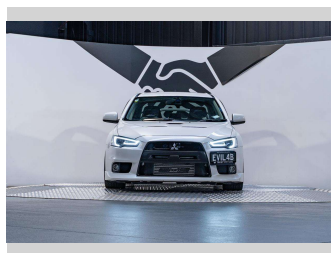

2011 Mitsubishi Lancer Evolution X 2.0L Manual

Purchase Price **\$64,990**
Includes GST, Registration & Licensing

Finance may be available on this vehicle. Ask one of our friendly staff for more information.