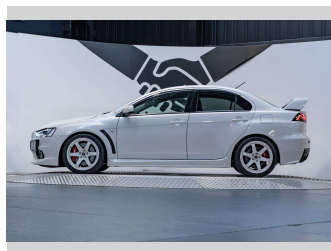

2011 Mitsubishi Lancer Evolution X 2.0L Manual

Purchase Price **\$64,990**
Includes GST, Registration & Licensing

Finance may be available on this vehicle. Ask one of our friendly staff for more information.

Transmission
Manual, 4WD

Wheels
-

VIN
7AT0CJ0DX17300921

Interior
Black

Safety
-

Reg No.
EVIL4B

Ext Colour
Wicked White

History
Ex-Overseas, 3 owners