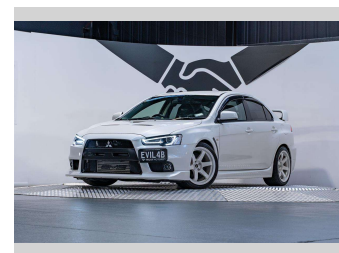

2011 Mitsubishi Lancer Evolution X 2.0L Manual

Purchase Price **\$64,990**
Includes GST, Registration & Licensing

Finance may be available on this vehicle. Ask one of our friendly staff for more information.