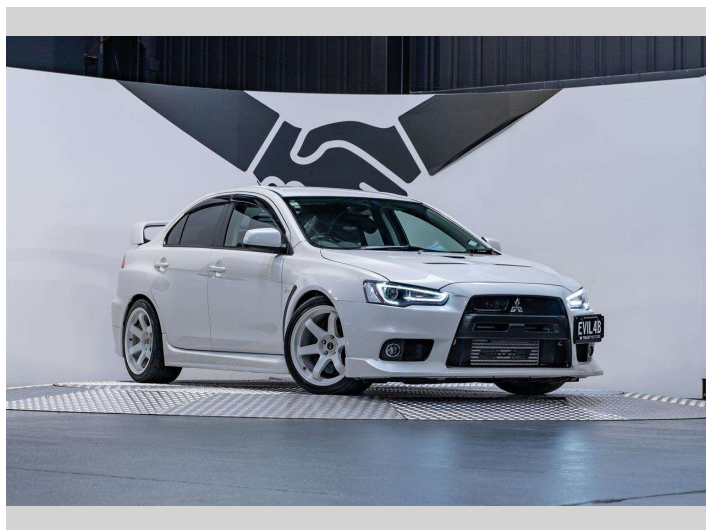

2011 Mitsubishi Lancer Evolution X 2.0L Manual

Purchase Price **\$64,990**
Includes GST, Registration & Licensing

Finance may be available on this vehicle. Ask one of our friendly staff for more information.

Gain peace of mind with Mechanical Breakdown Insurance. **Ask us how.**

an ASSURANT company

Top features
None Listed

Body Style
4 door, Sedan

Odometer
87,800 km

Engine
1990 cc, Internal Combustion

Fuel Type
Petrol