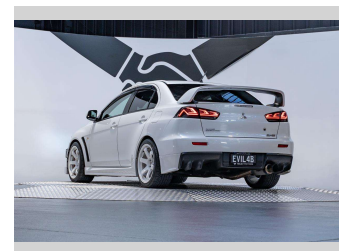

2011 Mitsubishi Lancer Evolution X 2.0L Manual

Purchase Price **\$64,990**
Includes GST, Registration & Licensing

Finance may be available on this vehicle. Ask one of our friendly staff for more information.

Transmission
Manual, 4WD

Wheels
-

VIN
7AT0CJ0DX17300921

Interior
Black

Safety
-

Reg No.
EVIL4B

Ext Colour
Wicked White

History
Ex-Overseas, 3 owners