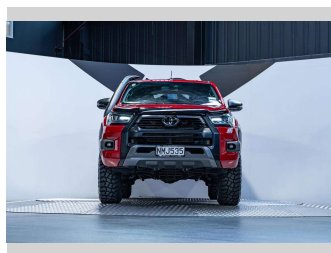

# 2021 Toyota Hilux SR5 Cruiser 2.8L Turbo Deisel

**Purchase Price** **\$44,990**  
Includes GST, Registration & Licensing

Finance may be available on this vehicle. Ask one of our friendly staff for more information.