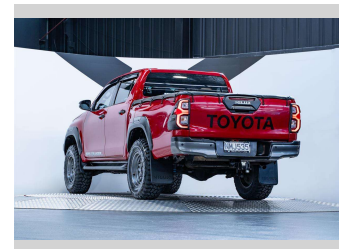

# 2021 Toyota Hilux SR5 Cruiser 2.8L Turbo Deisel

**Purchase Price** **\$44,990**  
Includes GST, Registration & Licensing

Finance may be available on this vehicle. Ask one of our friendly staff for more information.

Gain peace of mind with Mechanical Breakdown Insurance. **Ask us how.**

**Top features**  
None Listed

Body Style  
**4 door, Ute**

Odometer  
**97,900 km**

Engine  
**2755 cc, Internal Combustion**

Fuel Type  
**Diesel**