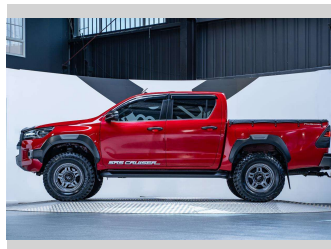

# 2021 Toyota Hilux SR5 Cruiser 2.8L Turbo Deisel

**Purchase Price** **\$44,990**  
Includes GST, Registration & Licensing

Finance may be available on this vehicle. Ask one of our friendly staff for more information.

Gain peace of mind with Mechanical Breakdown Insurance. **Ask us how.**

**Top features**  
None Listed

Body Style  
**4 door, Ute**

Odometer  
**97,900 km**

Engine  
**2755 cc, Internal Combustion**

Fuel Type  
**Diesel**