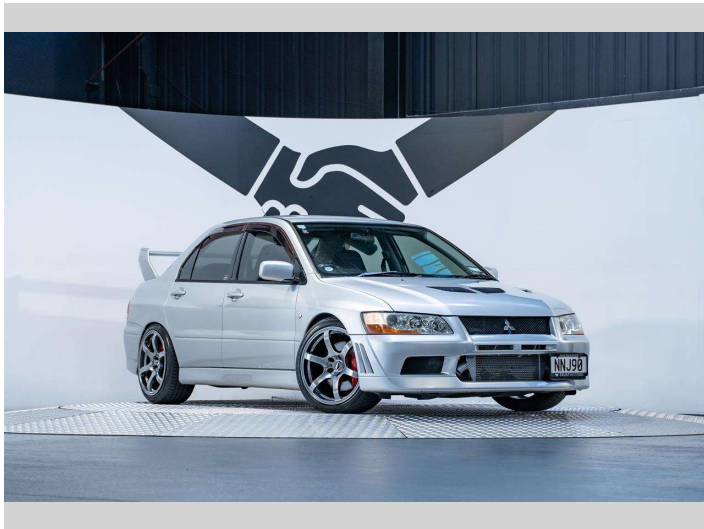

# 2001 Mitsubishi Lancer Evolution VII

Purchase Price

**\$49,990**

Includes GST, Registration & Licensing

Finance may be available on this vehicle. Ask one of our friendly staff for more information.

finance  
**NOW**