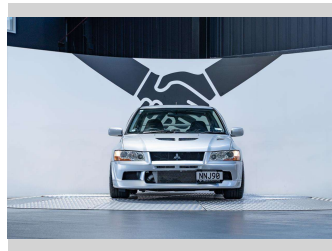

# 2001 Mitsubishi Lancer Evolution VII

Purchase Price

**\$49,990**

Includes GST, Registration & Licensing

Finance may be available on this vehicle. Ask one of our friendly staff for more information.

finance  
**NOW**