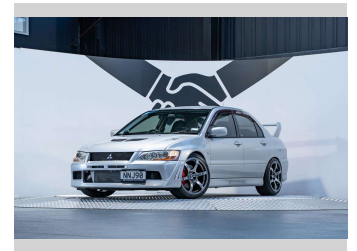

# 2001 Mitsubishi Lancer Evolution VII

Purchase Price

**\$49,990**

Includes GST, Registration & Licensing

Finance may be available on this vehicle. Ask one of our friendly staff for more information.

finance  
**NOW**