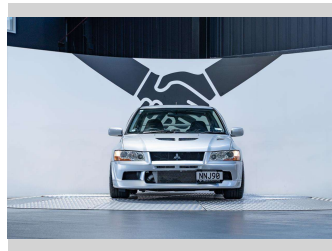

2001 Mitsubishi Lancer Evolution VII

Purchase Price

\$54,990

Includes GST, Registration & Licensing

Finance may be available on this vehicle. Ask one of our friendly staff for more information.

finance
NOW