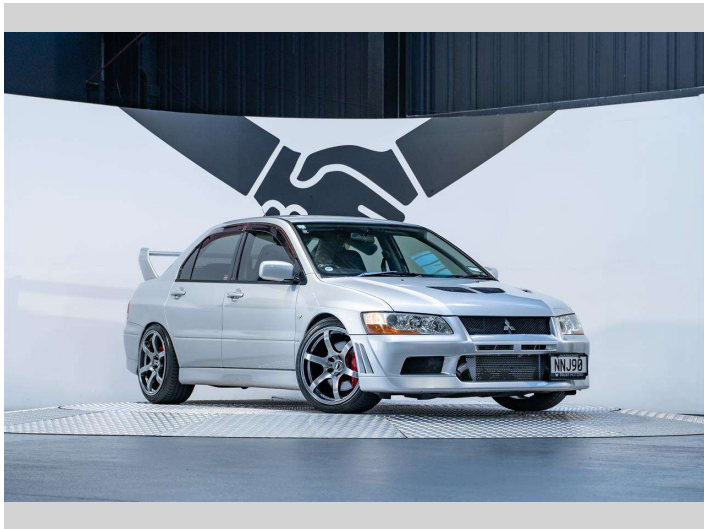

2001 Mitsubishi Lancer Evolution VII

Purchase Price

\$54,990

Includes GST, Registration & Licensing

Finance may be available on this vehicle. Ask one of our friendly staff for more information.

finance
NOW

Gain peace of mind with Mechanical Breakdown Insurance. **Ask us how.**

Protecta
INSURANCE
an ASSURANT company

Top features

None Listed

Body Style

4 door, Sedan

Odometer

75,200 km