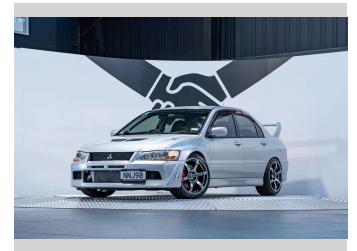

2001 Mitsubishi Lancer Evolution VII

Purchase Price

\$54,990

Includes GST, Registration & Licensing

Finance may be available on this vehicle. Ask one of our friendly staff for more information.

finance
NOW