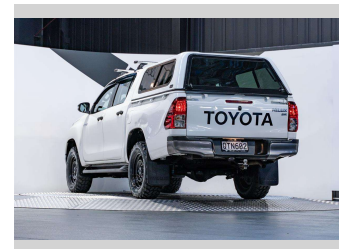

2021 Toyota Hilux SR 2.8L Turbo Diesel

Purchase Price **\$40,990**
Includes GST, Registration & Licensing

Finance may be available on this vehicle. Ask one of our friendly staff for more information.

Gain peace of mind with Mechanical Breakdown Insurance. **Ask us how.**

an ASSURANT company

Top features
None Listed

Body Style
4 door, Ute

Odometer
26,900 km

Engine
2755 cc, Internal Combustion

Fuel Type
Diesel

Transmission
Automatic

Wheels
-