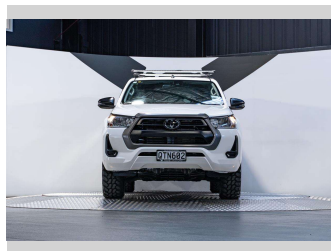

2021 Toyota Hilux SR 2.8L Turbo Diesel

Purchase Price **\$40,990**
Includes GST, Registration & Licensing

Finance may be available on this vehicle. Ask one of our friendly staff for more information.

Gain peace of mind with Mechanical Breakdown Insurance. **Ask us how.**

an ASSURANT company

Top features
None Listed

Body Style
4 door, Ute

Odometer
26,900 km

Engine
2755 cc, Internal Combustion

Fuel Type
Diesel

Transmission
Automatic

Wheels
-