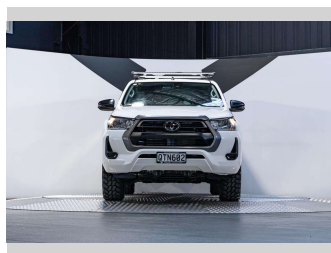

2021 Toyota Hilux SR 2.8L Turbo Diesel

Purchase Price **\$40,990**
Includes GST, Registration & Licensing

Finance may be available on this vehicle. Ask one of our friendly staff for more information.

Gain peace of mind with Mechanical Breakdown Insurance. **Ask us how.**

an ASSURANT company

Top features
None Listed

Body Style
4 door, Ute

Odometer
26,900 km

Engine
2755 cc, Internal Combustion

Fuel Type
Diesel

Transmission
Automatic

Wheels
-