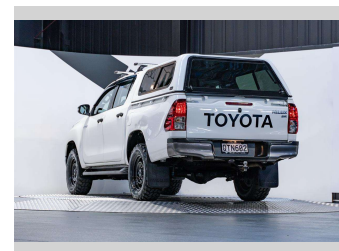

2021 Toyota Hilux SR 2.8L Turbo Diesel

Purchase Price **\$40,990**
Includes GST, Registration & Licensing

Finance may be available on this vehicle. Ask one of our friendly staff for more information.

Gain peace of mind with Mechanical Breakdown Insurance. **Ask us how.**

an ASSURANT company

Top features
None Listed

Body Style
4 door, Ute

Odometer
26,900 km

Engine
2755 cc, Internal Combustion

Fuel Type
Diesel

Transmission
Automatic

Wheels
-