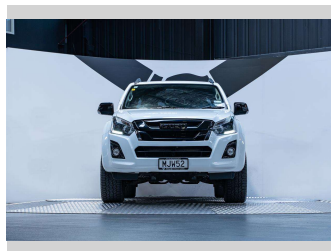

2019 Isuzu D-Max LS-T 3.0L Automatic

Purchase Price **$31,990**
Includes GST, Registration & Licensing

Finance may be available on this vehicle. Ask one of our friendly staff for more information.

Gain peace of mind with Mechanical Breakdown Insurance. **Ask us how.**

Top features
None Listed

Body Style
4 door, Ute

Odometer
112,000 km

Engine
2999 cc, Internal Combustion

Fuel Type
Diesel

Transmission
Automatic

Wheels
-

VIN
MPATFR85JKT002434

Interior
Black

Safety
-

Reg No.
MJW52

Ext Colour
Mineral White

History
NZ New, 2 owners

Seats
5 seats, Leather

CO2 Emissions
-

Energy Economy
-

Stock ID: 5756

Trust Motors Ltd | Phone 09 887 8668 | Email george@trustmotors.co.nz
10 Norman Spencer Drive, Papatoetoe, Auckland 2104, New Zealand
www.trustmotors.co.nz

★★★★★
4.92 | 1355 reviews