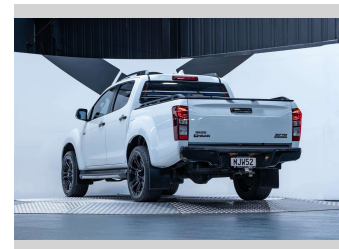

2019 Isuzu D-Max LS-T 3.0L Automatic

Purchase Price **$31,990**
Includes GST, Registration & Licensing

Finance may be available on this vehicle. Ask one of our friendly staff for more information.

Gain peace of mind with Mechanical Breakdown Insurance. **Ask us how.**

Top features
None Listed

Body Style
4 door, Ute

Odometer
112,000 km

Engine
2999 cc, Internal Combustion

Fuel Type
Diesel

Transmission
Automatic

Wheels
-

VIN
MPATFR85JKT002434

Interior
Black

Safety
-

Reg No.
MJW52

Ext Colour
Mineral White

History
NZ New, 2 owners

Seats
5 seats, Leather

CO2 Emissions
-

Energy Economy
-

Stock ID: 5756

Trust Motors Ltd | Phone 09 887 8668 | Email george@trustmotors.co.nz
10 Norman Spencer Drive, Papatoetoe, Auckland 2104, New Zealand
www.trustmotors.co.nz

★★★★★
4.92 | 1355 reviews