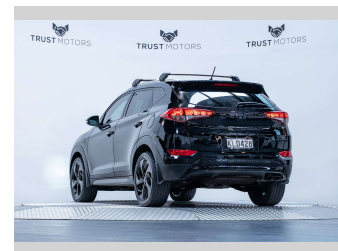

2017 Hyundai Tucson Elite 2.0D 4WD

Purchase Price **\$25,990**
Includes GST, Registration & Licensing

Finance may be available on this vehicle. Ask one of our friendly staff for more information.

Gain peace of mind with Mechanical Breakdown Insurance. **Ask us how.**

Top features
None Listed

Body Style
5 door, SUV / 4x4

Odometer
98,400 km

Engine
1995 cc, Internal Combustion

Fuel Type
Diesel

Transmission
Automatic, 4WD

Wheels
-

VIN
TMAJ381ASHJ372144