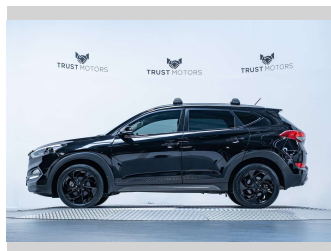

2017 Hyundai Tucson Elite 2.0D 4WD

Purchase Price **\$25,990**
Includes GST, Registration & Licensing

Finance may be available on this vehicle. Ask one of our friendly staff for more information.

Gain peace of mind with Mechanical Breakdown Insurance. **Ask us how.**

Top features
None Listed

Body Style
5 door, SUV / 4x4

Odometer
98,400 km

Engine
1995 cc, Internal Combustion

Fuel Type
Diesel

Transmission
Automatic, 4WD

Wheels
-

VIN
TMAJ381ASHJ372144

Interior
Black

Safety
-

Reg No.
KLD428

Ext Colour
Black Noir Pearl

History
NZ New, 3 owners

Seats
5 seats

CO2 Emissions
-

Energy Economy
-