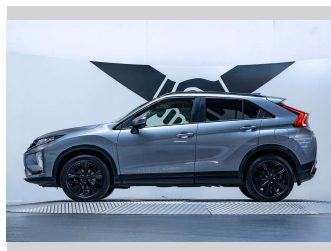

2018 Mitsubishi Eclipse Cross VRX 1.5L Turbo 4WD

Purchase Price **\$23,990**
Includes GST, Registration & Licensing

Finance may be available on this vehicle. Ask one of our friendly staff for more information.

Gain peace of mind with Mechanical Breakdown Insurance. **Ask us how.**

Top features
None Listed

Body Style
4 door, SUV / 4x4

Odometer
81,900 km

Engine
1499 cc, Internal Combustion

Fuel Type
Petrol

Transmission
Automatic, 4WD