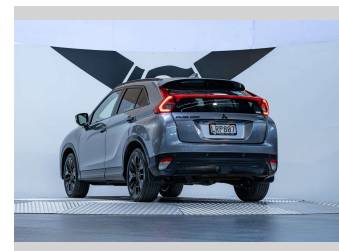

2018 Mitsubishi Eclipse Cross VRX 1.5L Turbo 4WD

Purchase Price **\$23,990**
Includes GST, Registration & Licensing

Finance may be available on this vehicle. Ask one of our friendly staff for more information.

Gain peace of mind with Mechanical Breakdown Insurance. **Ask us how.**

Top features
None Listed

Body Style
4 door, SUV / 4x4

Odometer
81,900 km

Engine
1499 cc, Internal Combustion

Fuel Type
Petrol

Transmission
Automatic, 4WD