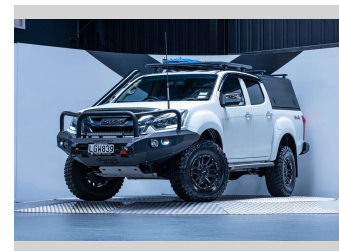

2017 Isuzu D-Max LS 3.0L Diesel 4WD

Purchase Price **\$41,990**
Includes GST, Registration & Licensing

Finance may be available on this vehicle. Ask one of our friendly staff for more information.

Gain peace of mind with Mechanical Breakdown Insurance. **Ask us how.**

Top features

- » Spot Lights

Body Style
4 door, Ute

Odometer
111,700 km

Engine
2999 cc, Internal Combustion

Fuel Type
Diesel

Transmission
Automatic, 4WD

Wheels
-