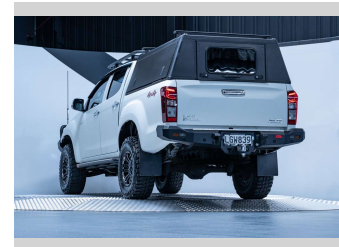

2017 Isuzu D-Max LS 3.0L Diesel 4WD

Purchase Price **\$41,990**
Includes GST, Registration & Licensing

Finance may be available on this vehicle. Ask one of our friendly staff for more information.

Gain peace of mind with Mechanical Breakdown Insurance. **Ask us how.**

Top features

- » Spot Lights

Body Style
4 door, Ute

Odometer
111,700 km

Engine
2999 cc, Internal Combustion

Fuel Type
Diesel

Transmission
Automatic, 4WD

Wheels
-