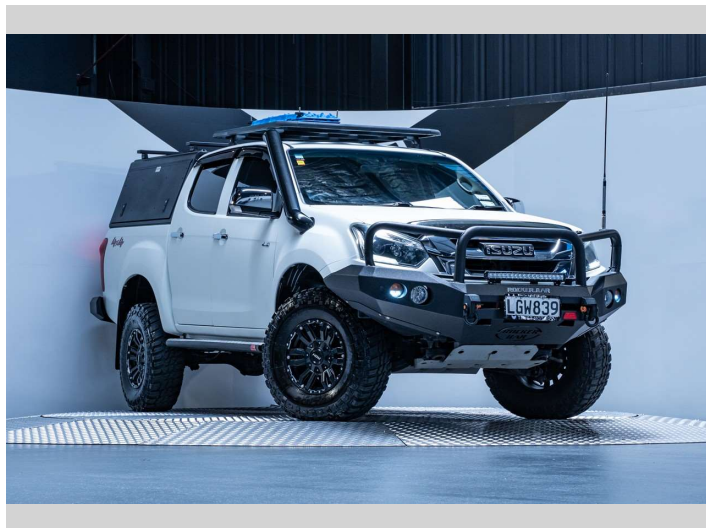

2017 Isuzu D-Max LS 3.0L Diesel 4WD

Purchase Price **\$41,990**
Includes GST, Registration & Licensing

Finance may be available on this vehicle. Ask one of our friendly staff for more information.

Gain peace of mind with Mechanical Breakdown Insurance. **Ask us how.**

Top features

- » Spot Lights

Body Style
4 door, Ute

Odometer
111,700 km

Engine
2999 cc, Internal Combustion

Fuel Type
Diesel

Transmission
Automatic, 4WD

Wheels
-

VIN
MPATFS85JHT010095

Interior
Black

Safety
-

Reg No.
LGW839

Ext Colour
Raptor Finish Mineral White

History
NZ New, 7 owners

Seats
5 seats, Fabric

CO2 Emissions
-