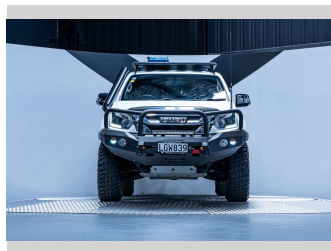

2017 Isuzu D-Max LS 3.0L Diesel 4WD