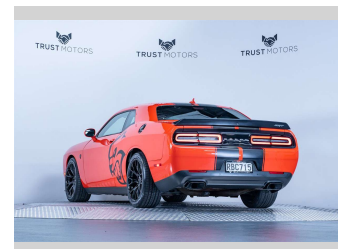

2016 Dodge Challenger Hellcat 6.2L Supercharged

Purchase Price **\$124,990**
Includes GST, Registration & Licensing

Finance may be available on this vehicle. Ask one of our friendly staff for more information.