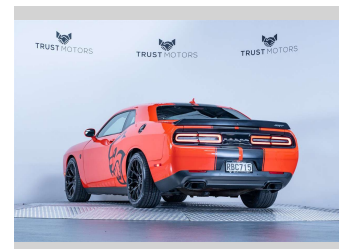

2016 Dodge Challenger Hellcat 6.2L Supercharged

Purchase Price **\$124,990**
Includes GST, Registration & Licensing

Finance may be available on this vehicle. Ask one of our friendly staff for more information.