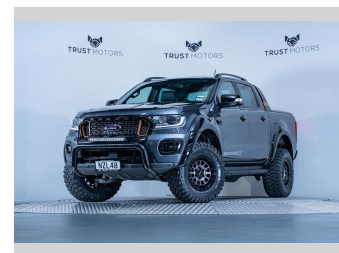

2022 Ford Ranger Wildtrak X 2.0L Bi-Turbo 4WD

Purchase Price **\$49,990**
Includes GST, Registration & Licensing

Finance may be available on this vehicle. Ask one of our friendly staff for more information.

Gain peace of mind with Mechanical Breakdown Insurance. **Ask us how.**

Top features
None Listed

Body Style
4 door, Ute

Odometer
35,100 km

Engine
1996 cc, Internal Combustion

Fuel Type
Diesel

Transmission
Automatic, 4WD