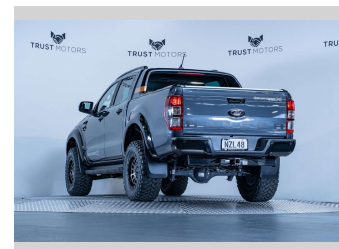

2022 Ford Ranger Wildtrak X 2.0L Bi-Turbo 4WD

Purchase Price **\$49,990**
Includes GST, Registration & Licensing

Finance may be available on this vehicle. Ask one of our friendly staff for more information.

Gain peace of mind with Mechanical Breakdown Insurance. **Ask us how.**

Top features
None Listed

Body Style
4 door, Ute

Odometer
35,100 km

Engine
1996 cc, Internal Combustion

Fuel Type
Diesel

Transmission
Automatic, 4WD