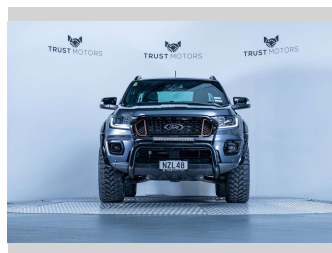

2022 Ford Ranger Wildtrak X 2.0L Bi-Turbo 4WD

Purchase Price **\$49,990**
Includes GST, Registration & Licensing

Finance may be available on this vehicle. Ask one of our friendly staff for more information.

Gain peace of mind with Mechanical Breakdown Insurance. **Ask us how.**

Top features
None Listed

Body Style
4 door, Ute

Odometer
35,100 km

Engine
1996 cc, Internal Combustion

Fuel Type
Diesel

Transmission
Automatic, 4WD