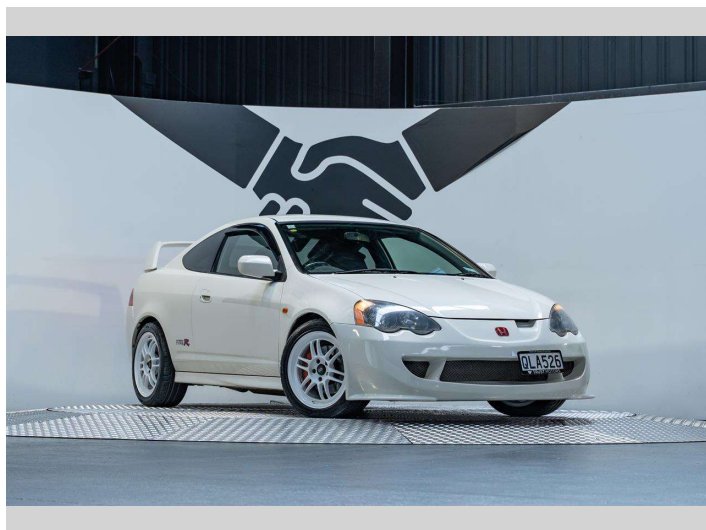

2001 Honda Integra Type R Manual

Purchase Price

\$24,990

Includes GST, Registration & Licensing

Finance may be available on this vehicle. Ask one of our friendly staff for more information.

Gain peace of mind with Mechanical Breakdown Insurance. **Ask us how.**

Top features

None Listed

Body Style

3 door, Coupe

Odometer

126,800 km

Engine

1998 cc, Internal Combustion

Fuel Type

Petrol

Transmission

Manual

Wheels

-

VIN

7AT08G0RX23006160