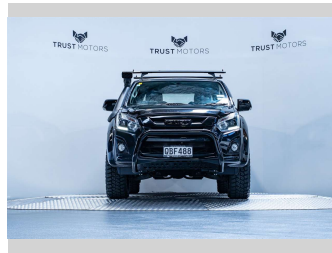

2017 Isuzu D-Max LS 3.0L Diesel Manual