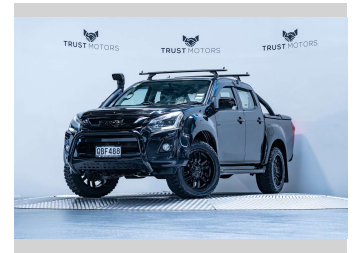

2017 Isuzu D-Max LS 3.0L Diesel Manual

Purchase Price **\$33,990**
Includes GST, Registration & Licensing

Finance may be available on this vehicle. Ask one of our friendly staff for more information.

Gain peace of mind with Mechanical Breakdown Insurance. **Ask us how.**

Top features
None Listed

Body Style
4 door, Ute

Odometer
76,500 km

Engine
2999 cc, Internal Combustion

Fuel Type
Diesel

Transmission
Manual

Wheels
-

VIN
MPATFR85JHT005606

Interior
Black

Safety
-

Reg No.
QBF488

Ext Colour
Cosmic Black

History
NZ New, 5 owners

Seats
5 seats, Leather

CO2 Emissions
-

Energy Economy
-