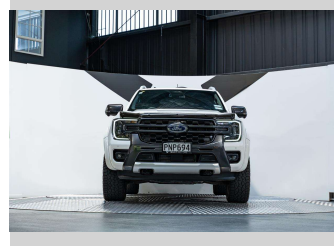

2022 Ford Ranger Wildtrak 3.0L V6 4WD