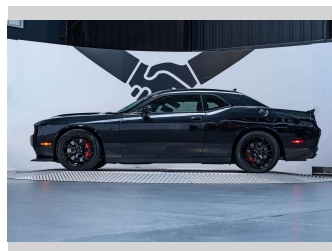

# 2015 Dodge Challenger Hellcat 6.2L Supercharged

**Purchase Price** **\$129,990**  
Includes GST, Registration & Licensing

Finance may be available on this vehicle. Ask one of our friendly staff for more information.