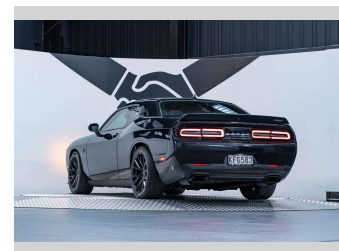

# 2015 Dodge Challenger Hellcat 6.2L Supercharged

**Purchase Price** **\$129,990**  
Includes GST, Registration & Licensing

Finance may be available on this vehicle. Ask one of our friendly staff for more information.

Gain peace of mind with Mechanical Breakdown Insurance. **Ask us how.**

**Top features**  
None Listed

**Body Style**  
2 door, Coupe

**Odometer**  
25,600 km

**Engine**  
6200 cc, Internal Combustion

**Fuel Type**  
Petrol